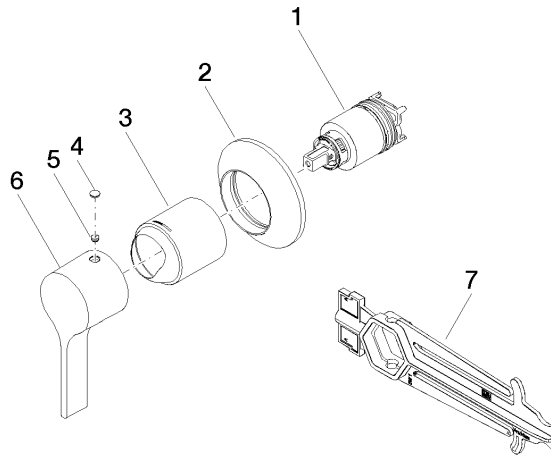

36 060 809

Spare parts list

No.	Item Number	Name	Quantity used	Delivery time
1	90 15 05 064 01 90	cartridge	1	2
2	90 27 80 032 00-99	rosette	1	30
3	09 11 02 293-99	cover	1	30
4	90 31 20 087 00-99	plug	1	30
5	90 31 11 063 00 90	pin	1	2
6	09 20 80 021-99	handle	1	30
7	90 30 09 064 00 90	key	1	2