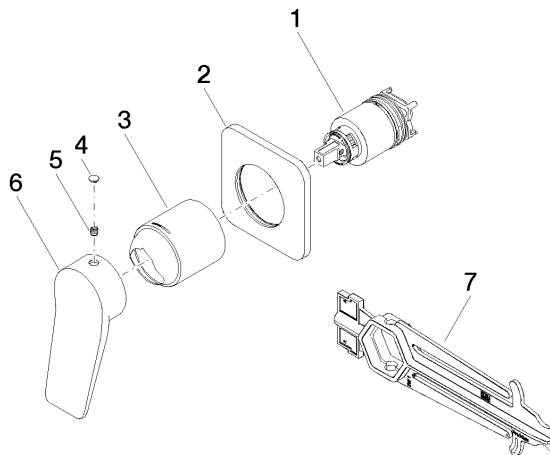

Required miscellaneous

Concealed wall-mounted single-lever mixer - 35 860 970 90

- max. recess depth 95 mm
- min. recess depth 80 mm

LISSÉ Concealed single-lever mixer with cover plate - Brushed Platinum

LISSÉ

36 060 845

Certificates

LGA_29905.

36 060 845

Spare parts list

No.	Item Number	Name	Quantity used	Delivery time
1	90 15 05 046 02 90	cartridge	1	2
2	90 27 84 020 00-06	rosette	1	10
3	09 11 02 288-06	cover	1	10
4	90 31 20 087 00-06	plug	1	10
5	90 31 11 030 00 90	pin	1	2
6	09 20 84 021-06	handle	1	10
7	90 30 09 064 00 90	key	1	2