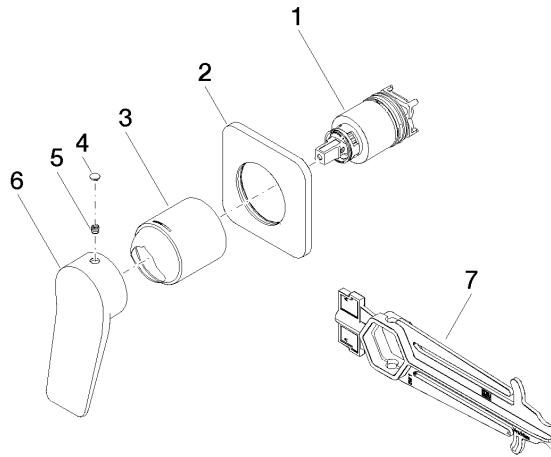

LISSÉ Concealed single-lever mixer with cover plate - Dark Chrome

LISSÉ

36 060 845

Certificates

LGA_29905.

36 060 845

Parts for other finishes can be found here: [Chrome](#)

Spare parts list

No.	Item Number	Name	Quantity used	Delivery time
1	90 15 05 046 02 90	cartridge	1	2
2	90 27 84 020 00-19	rosette	1	20
3	09 11 02 288-19	cover	1	20
4	90 31 20 087 00-19	plug	1	20
5	90 31 11 030 00 90	pin	1	2
6	09 20 84 021-19	handle	1	60
7	90 30 09 064 00 90	key	1	2