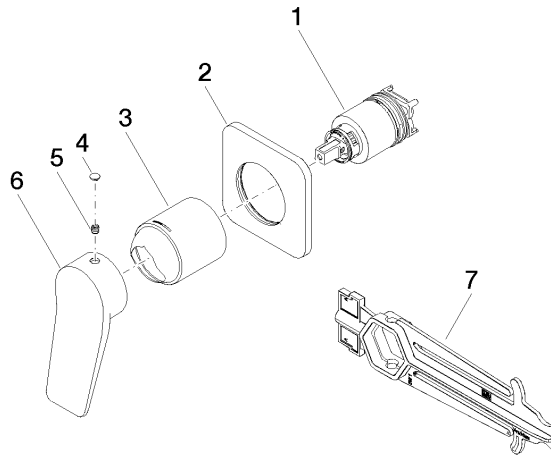

Required miscellaneous

Concealed wall-mounted single-lever mixer - 35 860 970 90

- min. recess depth 80 mm
- max. recess depth 95 mm

LISSÉ Concealed single-lever mixer with cover plate - Brushed Dark Platinum

LISSÉ

36 060 845

Certificates

LGA_29905.

36 060 845

Spare parts list

No.	Item Number	Name	Quantity used	Delivery time
1	90 15 05 046 02 90	cartridge	1	2
2	90 27 84 020 00-99	rosette	1	30
3	09 11 02 288-99	cover	1	30
4	90 31 20 087 00-99	plug	1	30
5	90 31 11 030 00 90	pin	1	2
6	09 20 84 021-99	handle	1	60
7	90 30 09 064 00 90	key	1	2