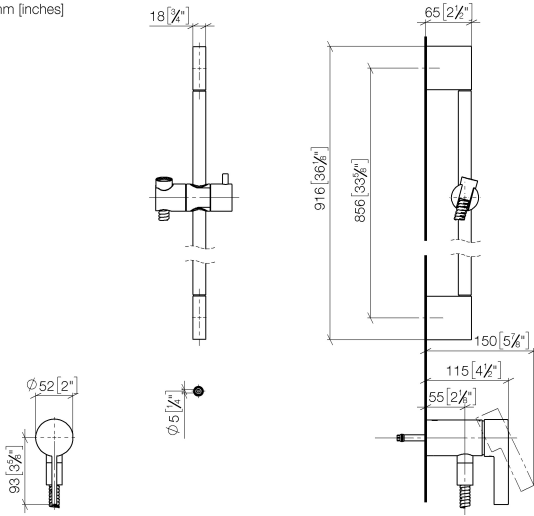

Concealed single-lever mixer with integrated shower connection with shower set without hand shower - Chrome

IMO

36 110 970

- metal shower hose 1750mm with integrated anti-twist protection
- slide bar
- Pipe diameter 18 mm
- WRAS 2011027

Required miscellaneous

	Concealed wall mounting - •max. recess depth 105 mm •min. recess depth 80 mm	35 050 970 90
--	---	---------------

Required miscellaneous

	Hand shower FlowReduce - Chrome	28 012 979-00 0010
--	--	--------------------

Concealed single-lever mixer with integrated shower connection with shower set without hand shower - Chrome

IMO

36 110 970
mm [inches]

Certificates

Belgaqua_21-025- WRAS_2011027. LGA_29928.
27_1.

36 110 970

Spare parts list

No.	Item Number	Name	Quantity used	Delivery time
1	05 17 20 726 02 90	fixing set	1	2
2	09 31 11 049 90	pin	2	2
3	04 31 11 113 00 90	pin	2	2
4	08 17 97 054-00	holder	2	10
5	90 28 22 597 00-00	holder	1	10
6	28 322 970-00	Metal shower hose 1/2" x 3/8" x 1750 mm - Chrome	1	2
7	12 580 970-00	Slide unit - Chrome	1	10
9	36 050 970-00	Concealed single-lever mixer with integrated shower connection - Chrome	1	10