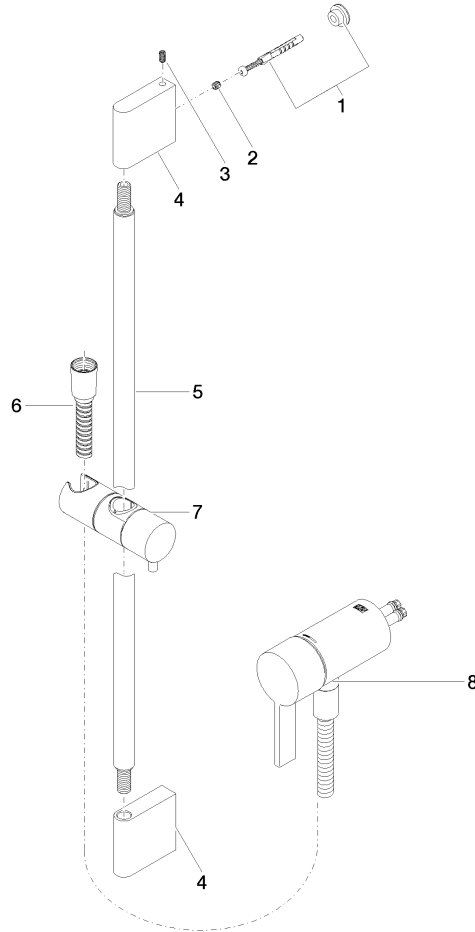

**Concealed single-lever mixer with integrated shower connection with shower set without hand shower - Brushed Platinum**

IMO

36 110 970

- metal shower hose 1750mm with integrated anti-twist protection
- slide bar
- Pipe diameter 18 mm

**Required miscellaneous**

	<b>Concealed wall mounting -</b> •max. recess depth 105 mm •min. recess depth 80 mm	35 050 970 90
--	---	---------------

**Required miscellaneous**

	<b>Hand shower FlowReduce - Brushed Platinum</b>	28 016 979-06 0010
--	--	-----------------------

**Required miscellaneous**

	<b>Hand shower - Brushed Platinum</b>	28 016 979-06
--	---------------------------------------	---------------

**Required miscellaneous**

	<b>Hand shower FlowReduce - Brushed Platinum</b>	28 018 979-06 0010
--	--	-----------------------

36 110 970  
mm [inches]

Certificates

Belgaqua\_21-025- WRAS\_2011027. LGA\_29928.  
27\_1.

36 110 970

Spare parts list

No.	Item Number	Name	Quantity used	Delivery time
1	05 17 20 726 02 90	fixing set	1	2
2	09 31 11 049 90	pin	2	2
3	04 31 11 113 00 90	pin	2	2
4	08 17 97 054-06	holder	2	10
5	90 28 22 597 00-06	holder	1	10
6	28 322 970-06	Metal shower hose 1/2" x 3/8" x 1750 mm - Brushed Platinum	1	2
7	12 580 970-06	Slide unit - Brushed Platinum	1	10
9	36 050 970-06	Concealed single-lever mixer with integrated shower connection - Brushed Platinum	1	10