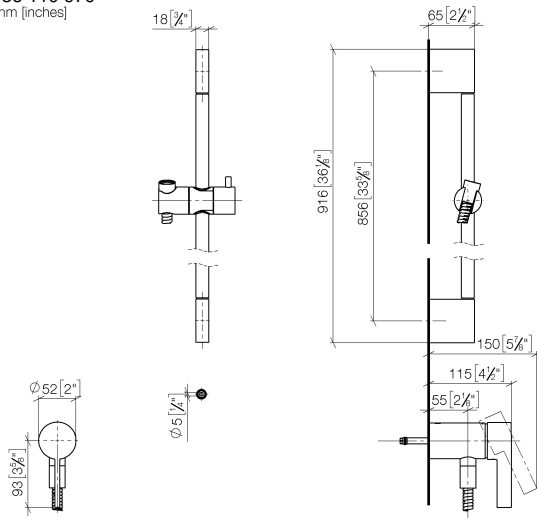

**Concealed single-lever mixer with integrated shower connection with shower set without hand shower - Brushed Platinum**

IMO

36 110 970

- metal shower hose 1750mm with integrated anti-twist protection
- slide bar
- Pipe diameter 18 mm

**Required miscellaneous**

	<b>Concealed wall mounting -</b> •max. recess depth 105 mm •min. recess depth 80 mm	35 050 970 90
--	---	---------------

**Required miscellaneous**

	<b>Hand shower FlowReduce - Brushed Platinum</b>	28 016 979-06 0010
--	--	-----------------------

36 110 970  
mm [inches]

Certificates

Belgaqua\_21-025- WRAS\_2011027. LGA\_29928.  
27\_1.

36 110 970

Spare parts list

No.	Item Number	Name	Quantity used	Delivery time
1	05 17 20 726 02 90	fixing set	1	2
2	09 31 11 049 90	pin	2	2
3	04 31 11 113 00 90	pin	2	2
4	08 17 97 054-06	holder	2	10
5	90 28 22 597 00-06	holder	1	10
6	28 322 970-06	Metal shower hose 1/2" x 3/8" x 1750 mm - Brushed Platinum	1	2
7	12 580 970-06	Slide unit - Brushed Platinum	1	10
9	36 050 970-06	Concealed single-lever mixer with integrated shower connection - Brushed Platinum	1	10