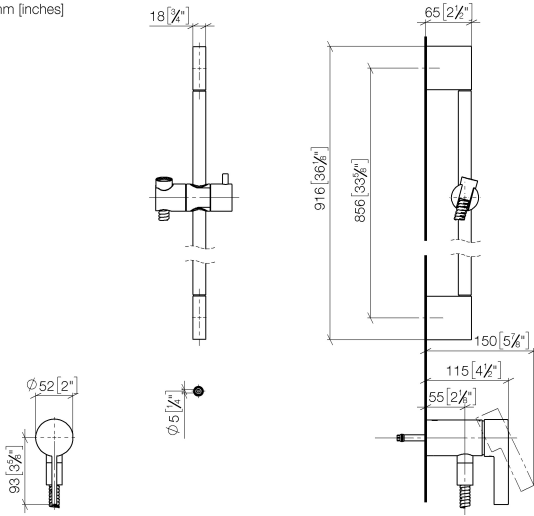

Concealed single-lever mixer with integrated shower connection with shower set without hand shower - Platinum

IMO

36 110 970

- metal shower hose 1750mm with integrated anti-twist protection
- slide bar
- Pipe diameter 18 mm

Concealed single-lever mixer with integrated shower connection with shower set without hand shower - Platinum

IMO

36 110 970
mm [inches]

Certificates

Belgaqua_21-025- WRAS_2011027. LGA_29928.
27_1.

36 110 970

Spare parts list

No.	Item Number	Name	Quantity used	Delivery time
1	05 17 20 726 02 90	fixing set	1	2
2	09 31 11 049 90	pin	2	2
3	04 31 11 113 00 90	pin	2	2
4	08 17 97 054-08	holder	2	40
5	90 28 22 597 00-08	holder	1	-
Spare part can no longer be ordered, please order the replacement item				
6	28 322 970-08	Metal shower hose 1/2" x 3/8" x 1750 mm - Platinum	1	40
7	12 580 970-08	Slide unit - Platinum	1	40
9	36 050 970-08	Concealed single-lever mixer with integrated shower connection - Platinum	1	40