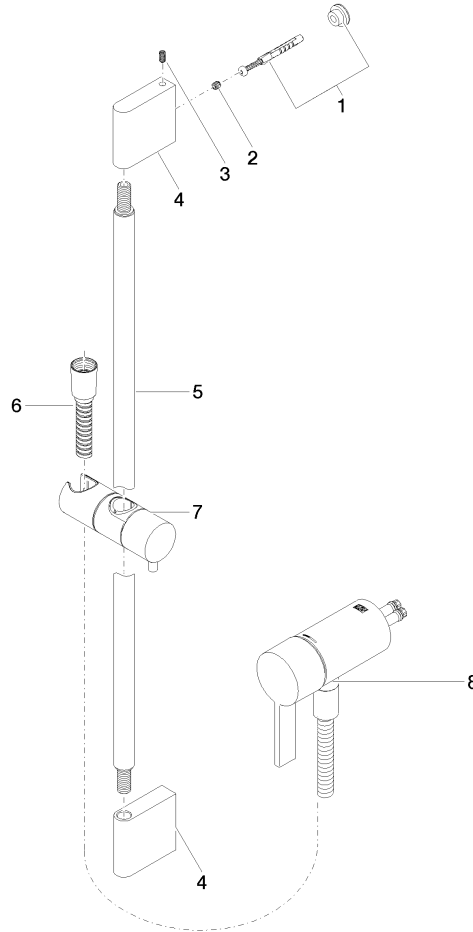

Concealed single-lever mixer with integrated shower connection with shower set without hand shower - Platinum

IMO

36 110 970

- metal shower hose 1750mm with integrated anti-twist protection
- slide bar
- Pipe diameter 18 mm

Concealed single-lever mixer with integrated shower connection with shower set without hand shower - Platinum

IMO

36 110 970
mm [inches]

Certificates

Belgaqua_21-025- WRAS_2011027. LGA_29928.
27_1.

36 110 970

Spare parts list

No.	Item Number	Name	Quantity used	Delivery time
1	05 17 20 726 02 90	fixing set	1	2
2	09 31 11 049 90	pin	2	2
3	04 31 11 113 00 90	pin	2	2
4	08 17 97 054-08	holder	2	40
5	90 28 22 597 00-08	holder	1	-
Spare part can no longer be ordered, please order the replacement item				
6	28 322 970-08	Metal shower hose 1/2" x 3/8" x 1750 mm - Platinum	1	40
7	12 580 970-08	Slide unit - Platinum	1	40
9	36 050 970-08	Concealed single-lever mixer with integrated shower connection - Platinum	1	40