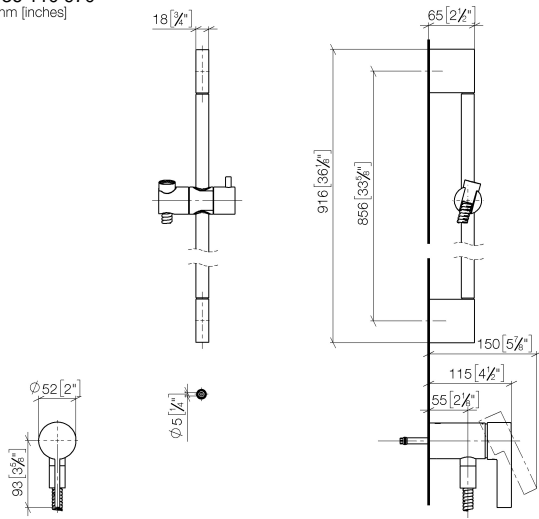

**Concealed single-lever mixer with integrated shower connection with shower set without hand shower - Dark Chrome**

IMO

36 110 970

- metal shower hose 1750mm with integrated anti-twist protection
- slide bar
- Pipe diameter 18 mm

Concealed single-lever mixer with integrated shower connection with shower set without hand shower - Dark Chrome

IMO

36 110 970  
mm [inches]

Concealed single-lever mixer with integrated shower connection with shower set without hand shower - Dark Chrome