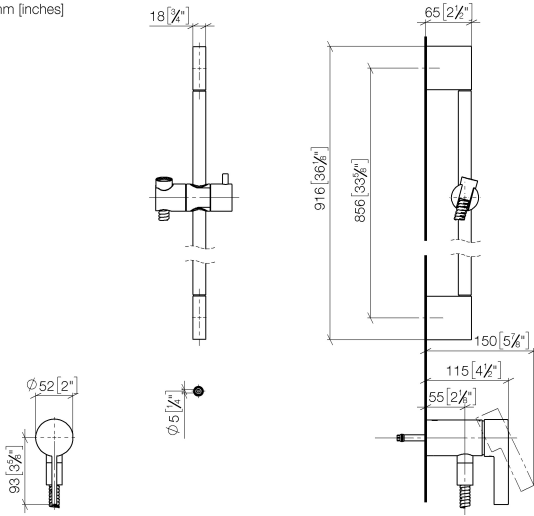

**Concealed single-lever mixer with integrated shower connection with shower set without hand shower - Brushed Durabronz (23kt Gold)**

IMO

36 110 970

- metal shower hose 1750mm with integrated anti-twist protection
- slide bar
- Pipe diameter 18 mm

**Required miscellaneous**

	<b>Concealed wall mounting -</b> •max. recess depth 105 mm •min. recess depth 80 mm	35 050 970 90
--	---	---------------

**Required miscellaneous**

	<b>Hand shower - Brushed Durabronz (23kt Gold)</b>	28 017 979-28
--	--	---------------

Concealed single-lever mixer with integrated shower connection with shower set without hand shower - Brushed Durabronz (23kt Gold)

IMO

36 110 970  
mm [inches]

Certificates

Belgaqua\_21-025- WRAS\_2011027. LGA\_29928.  
27\_1.

36 110 970

Spare parts list

No.	Item Number	Name	Quantity used	Delivery time
1	05 17 20 726 02 90	fixing set	1	2
2	09 31 11 049 90	pin	2	2
3	04 31 11 113 00 90	pin	2	2
4	08 17 97 054-28	holder	2	20
5	90 28 22 597 00-28	holder	1	-
Spare part can no longer be ordered, please order the replacement item				
6	28 322 970-28	Metal shower hose 1/2" x 3/8" x 1750 mm - Brushed Durabron (23kt Gold)	1	20
7	12 580 970-28	Slide unit - Brushed Durabron (23kt Gold)	1	20
9	36 050 970-28	Concealed single-lever mixer with integrated shower connection - Brushed Durabron (23kt Gold)	1	20