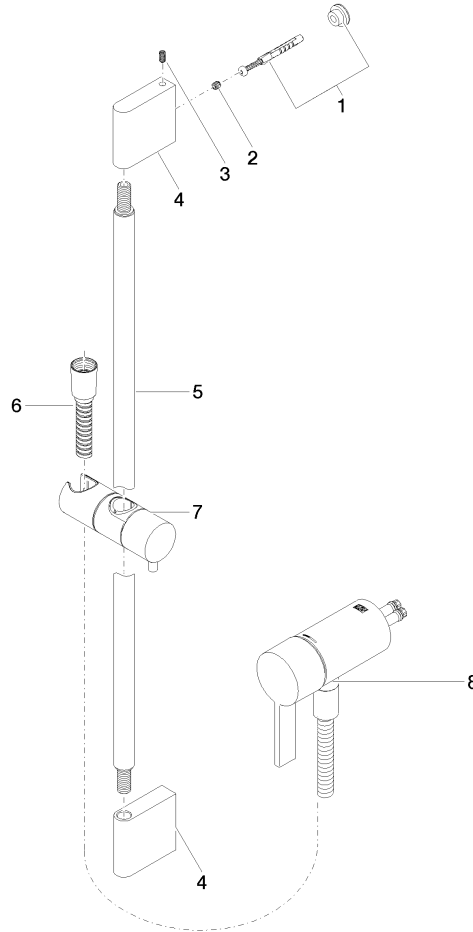

**Concealed single-lever mixer with integrated shower connection with shower set without hand shower - Brushed Durabronz (23kt Gold)**

IMO

36 110 970

- metal shower hose 1750mm with integrated anti-twist protection
- slide bar
- Pipe diameter 18 mm

**Required miscellaneous**

	<b>Concealed wall mounting -</b> •max. recess depth 105 mm •min. recess depth 80 mm	35 050 970 90
--	---	---------------

**Required miscellaneous**

	<b>Hand shower - Brushed Durabronz (23kt Gold)</b>	28 017 979-28
--	--	---------------

Concealed single-lever mixer with integrated shower connection with shower set without hand shower - Brushed Durabronz (23kt Gold)

IMO

36 110 970  
mm [inches]

Certificates

Belgaqua\_21-025- WRAS\_2011027. LGA\_29928.  
27\_1.

36 110 970

Spare parts list

No.	Item Number	Name	Quantity used	Delivery time
1	05 17 20 726 02 90	fixing set	1	2
2	09 31 11 049 90	pin	2	2
3	04 31 11 113 00 90	pin	2	2
4	08 17 97 054-28	holder	2	20
5	90 28 22 597 00-28	holder	1	-
Spare part can no longer be ordered, please order the replacement item				
6	28 322 970-28	Metal shower hose 1/2" x 3/8" x 1750 mm - Brushed Durabron (23kt Gold)	1	20
7	12 580 970-28	Slide unit - Brushed Durabron (23kt Gold)	1	20
9	36 050 970-28	Concealed single-lever mixer with integrated shower connection - Brushed Durabron (23kt Gold)	1	20