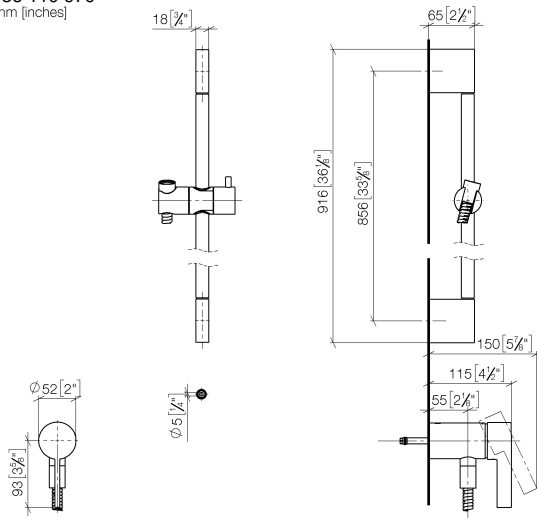

**Concealed single-lever mixer with integrated shower connection with shower set without hand shower - Matte Black**

IMO

36 110 970

- metal shower hose 1750mm with integrated anti-twist protection
- slide bar
- Pipe diameter 18 mm

**Concealed single-lever mixer with integrated shower connection with shower set without hand shower - Matte Black**

IMO

36 110 970  
mm [inches]

**Certificates**

Belgaqua\_21-025- WRAS\_2011027. LGA\_29928.  
27\_1.

### Spare parts list

No.	Item Number	Name	Quantity used	Delivery time
1	05 17 20 726 02 90	fixing set	1	2
2	09 31 11 049 90	pin	2	2
3	04 31 11 113 00 90	pin	2	2
4	08 17 97 054-33	holder	2	30
5	90 28 22 597 00-33	holder	1	30
6	28 322 970-33	Metal shower hose 1/2" x 3/8" x 1750 mm - Matte Black	1	2
7	12 580 970-33	Slide unit - Matte Black	1	10
9	36 050 970-33	Concealed single-lever mixer with integrated shower connection - Matte Black	1	30