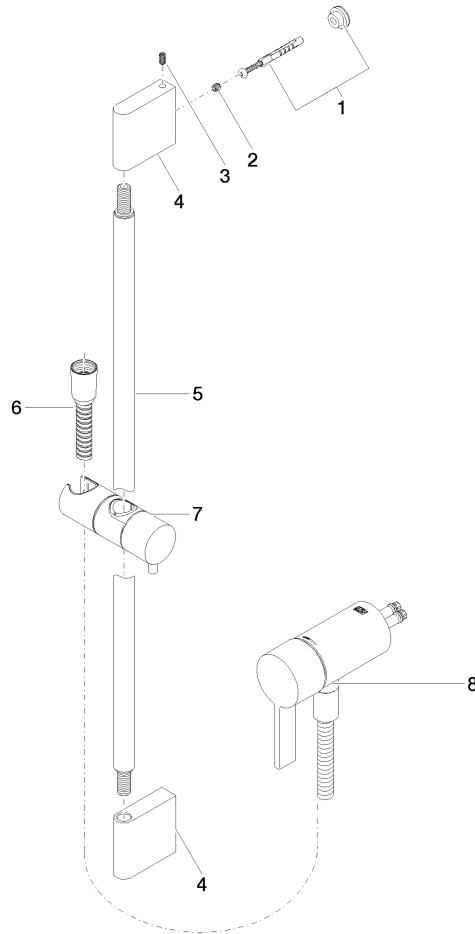

**Concealed single-lever mixer with integrated shower connection with shower set without hand shower - Matte Black**

IMO

36 110 970

- metal shower hose 1750mm with integrated anti-twist protection
- slide bar
- Pipe diameter 18 mm

**Concealed single-lever mixer with integrated shower connection with shower set without hand shower - Matte Black**

IMO

36 110 970  
mm [inches]

**Certificates**

Belgaqua\_21-025- WRAS\_2011027. LGA\_29928.  
27\_1.

### Spare parts list

No.	Item Number	Name	Quantity used	Delivery time
1	05 17 20 726 02 90	fixing set	1	2
2	09 31 11 049 90	pin	2	2
3	04 31 11 113 00 90	pin	2	2
4	08 17 97 054-33	holder	2	30
5	90 28 22 597 00-33	holder	1	30
6	28 322 970-33	Metal shower hose 1/2" x 3/8" x 1750 mm - Matte Black	1	2
7	12 580 970-33	Slide unit - Matte Black	1	10
9	36 050 970-33	Concealed single-lever mixer with integrated shower connection - Matte Black	1	30