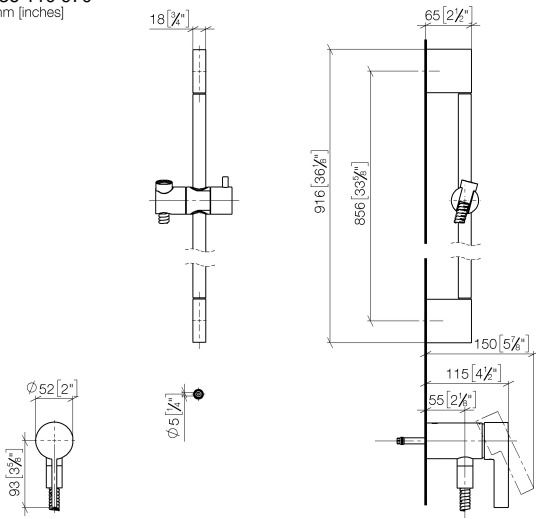

Concealed single-lever mixer with integrated shower connection with shower set without hand shower - Brushed Bronze

IMO

36 110 970

- metal shower hose 1750mm with integrated anti-twist protection
- slide bar
- Pipe diameter 18 mm

Required miscellaneous

	Concealed wall mounting - •min. recess depth 80 mm •max. recess depth 105 mm	35 050 970 90
--	---	---------------

Required miscellaneous

	Hand shower FlowReduce - Brushed Bronze	28 018 979-42 0010
--	--	-----------------------

Concealed single-lever mixer with integrated shower connection with shower set without hand shower - Brushed Bronze

IMO

36 110 970
mm [inches]

36 110 970

Spare parts list

No.	Item Number	Name	Quantity used	Delivery time
1	05 17 20 726 02 90	fixing set	1	2
2	09 31 11 049 90	pin	2	2
3	04 31 11 113 00 90	pin	2	2
4	08 17 97 054-42	holder	2	60
5	90 28 22 597 00-42	holder	1	30
6	28 322 970-42	Metal shower hose 1/2" x 3/8" x 1750 mm - Brushed Bronze	1	30
7	12 580 970-42	Slide unit - Brushed Bronze	1	30
9	36 050 970-42	Concealed single-lever mixer with integrated shower connection - Brushed Bronze	1	30