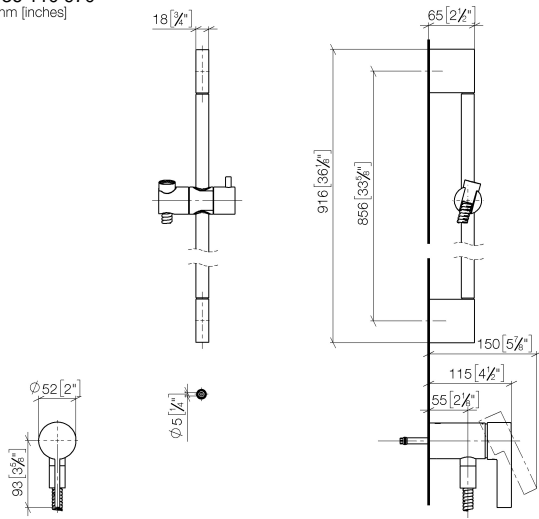

Concealed single-lever mixer with integrated shower connection with shower set without hand shower - Brushed Champagne (22kt Gold)

IMO

36 110 970

- metal shower hose 1750mm with integrated anti-twist protection
- slide bar
- Pipe diameter 18 mm

Concealed single-lever mixer with integrated shower connection with shower set without hand shower - Brushed Champagne (22kt Gold)

IMO

36 110 970
mm [inches]

Concealed single-lever mixer with integrated shower connection with shower set without hand shower - Brushed Champagne (22kt Gold)

IMO

36 110 970

Parts for other finishes can be found here: [Chrome](#)

Spare parts list

No.	Item Number	Name	Quantity used	Delivery time
1	05 17 20 726 02 90	fixing set	1	2
2	09 31 11 049 90	pin	2	2
3	04 31 11 113 00 90	pin	2	2
4	08 17 97 054-46	holder	2	30
5	90 28 22 597 00-46	holder	1	30
6	28 322 970-46	Metal shower hose 1/2" x 3/8" x 1750 mm - Brushed Champagne (22kt Gold)	1	30
7	12 580 970-46	Slide unit - Brushed Champagne (22kt Gold)	1	30
9	36 050 970-46	Concealed single-lever mixer with integrated shower connection - Brushed Champagne (22kt Gold)	1	30