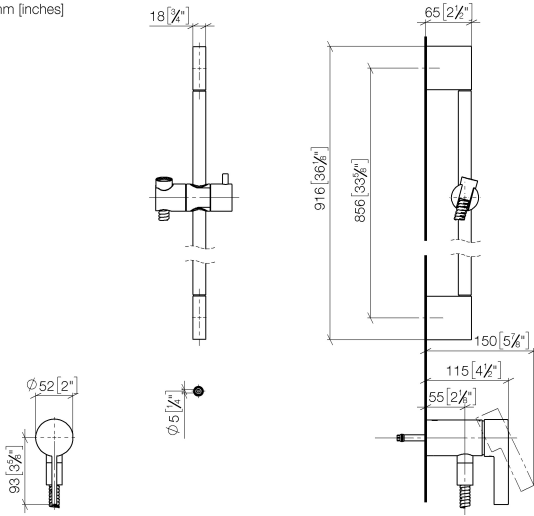

**Concealed single-lever mixer with integrated shower connection with shower set without hand shower - Brushed Chrome**

IMO

36 110 970

- metal shower hose 1750mm with integrated anti-twist protection
- slide bar
- Pipe diameter 18 mm

Concealed single-lever mixer with integrated shower connection with shower set without hand shower - Brushed Chrome

IMO

36 110 970  
mm [inches]

Certificates

Belgaqua\_21-025- WRAS\_2011027. LGA\_29928.  
27\_1.

**Concealed single-lever mixer with integrated shower connection with shower set without hand shower - Brushed Chrome**

IMO

36 110 970

Parts for other finishes can be found here: [Chrome](#)

**Spare parts list**

No.	Item Number	Name	Quantity used	Delivery time
1	05 17 20 726 02 90	fixing set	1	2
2	09 31 11 049 90	pin	2	2
3	04 31 11 113 00 90	pin	2	2
4	08 17 97 054-93	holder	2	20
5	90 28 22 597 00-93	holder	1	20
6	28 322 970-93	Metal shower hose 1/2" x 3/8" x 1750 mm - Brushed Chrome	1	20
7	12 580 970-93	Slide unit - Brushed Chrome	1	20
9	36 050 970-93	Concealed single-lever mixer with integrated shower connection - Brushed Chrome	1	20