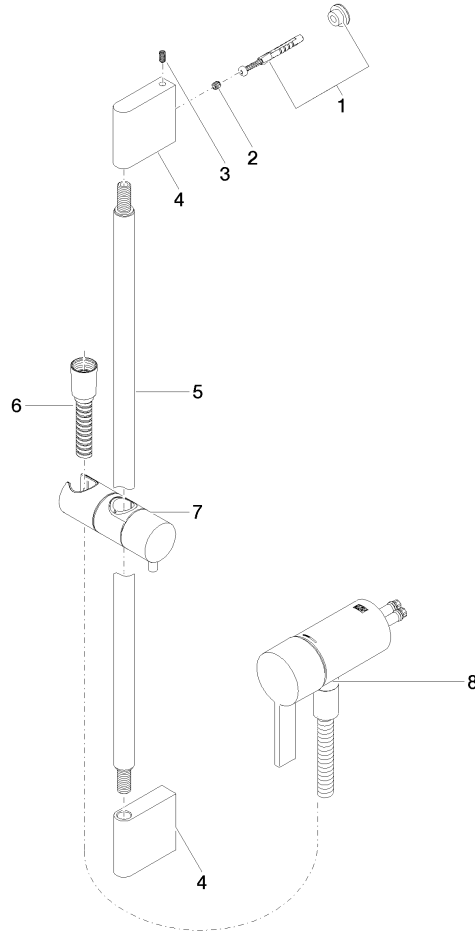

**Concealed single-lever mixer with integrated shower connection with shower set without hand shower - Brushed Chrome**

IMO

36 110 970

- metal shower hose 1750mm with integrated anti-twist protection
- slide bar
- Pipe diameter 18 mm

Concealed single-lever mixer with integrated shower connection with shower set without hand shower - Brushed Chrome

IMO

36 110 970  
mm [inches]

Certificates

Belgaqua\_21-025- WRAS\_2011027. LGA\_29928.  
27\_1.

**Concealed single-lever mixer with integrated shower connection with shower set without hand shower - Brushed Chrome**

IMO

36 110 970

Parts for other finishes can be found here: [Chrome](#)

**Spare parts list**

No.	Item Number	Name	Quantity used	Delivery time
1	05 17 20 726 02 90	fixing set	1	2
2	09 31 11 049 90	pin	2	2
3	04 31 11 113 00 90	pin	2	2
4	08 17 97 054-93	holder	2	20
5	90 28 22 597 00-93	holder	1	20
6	28 322 970-93	Metal shower hose 1/2" x 3/8" x 1750 mm - Brushed Chrome	1	20
7	12 580 970-93	Slide unit - Brushed Chrome	1	20
9	36 050 970-93	Concealed single-lever mixer with integrated shower connection - Brushed Chrome	1	20