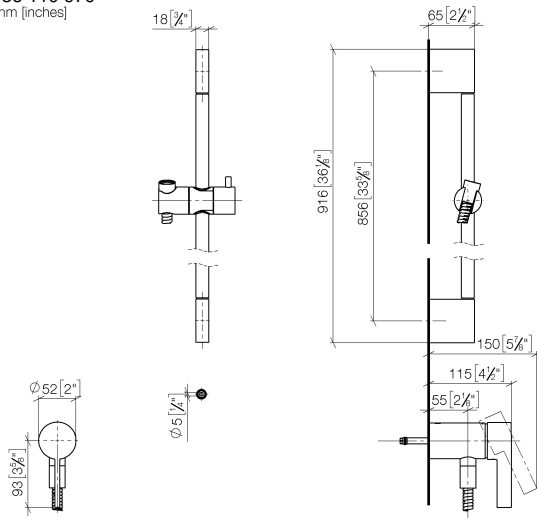

Concealed single-lever mixer with integrated shower connection with shower set without hand shower - Brushed Dark Platinum

IMO

36 110 970

- metal shower hose 1750mm with integrated anti-twist protection
- slide bar
- Pipe diameter 18 mm

Concealed single-lever mixer with integrated shower connection with shower set without hand shower - Brushed Dark Platinum

IMO

36 110 970
mm [inches]

Certificates

Belgaqua_21-025- WRAS_2011027. LGA_29928.
27_1.

36 110 970

Spare parts list

No.	Item Number	Name	Quantity used	Delivery time
1	05 17 20 726 02 90	fixing set	1	2
2	09 31 11 049 90	pin	2	2
3	04 31 11 113 00 90	pin	2	2
4	08 17 97 054-99	holder	2	30
5	90 28 22 597 00-99	holder	1	30
6	28 322 970-99	Metal shower hose 1/2" x 3/8" x 1750 mm - Brushed Dark Platinum	1	2
7	12 580 970-99	Slide unit - Brushed Dark Platinum	1	30
9	36 050 970-99	Concealed single-lever mixer with integrated shower connection - Brushed Dark Platinum	1	30