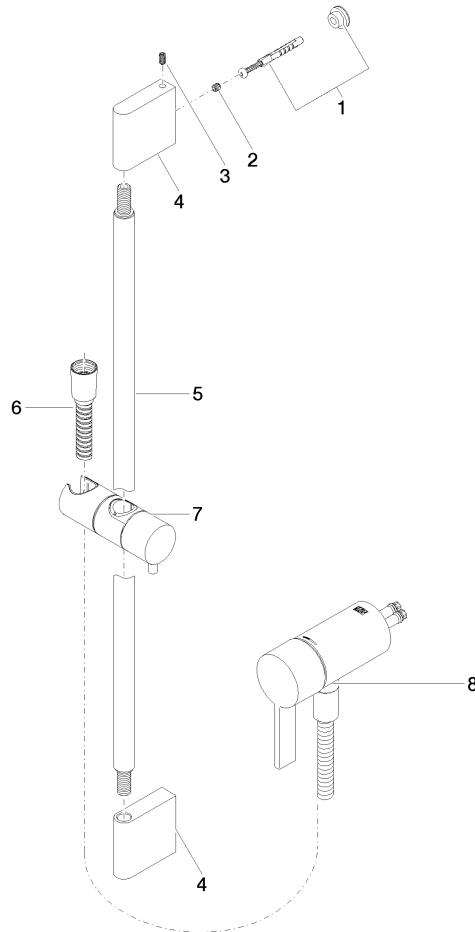

Concealed single-lever mixer with integrated shower connection with shower set without hand shower - Brushed Dark Platinum

IMO

36 110 970

- metal shower hose 1750mm with integrated anti-twist protection
- slide bar
- Pipe diameter 18 mm

Concealed single-lever mixer with integrated shower connection with shower set without hand shower - Brushed Dark Platinum

IMO

36 110 970
mm [inches]

Certificates

Belgaqua_21-025- WRAS_2011027. LGA_29928.
27_1.

36 110 970

Spare parts list

No.	Item Number	Name	Quantity used	Delivery time
1	05 17 20 726 02 90	fixing set	1	2
2	09 31 11 049 90	pin	2	2
3	04 31 11 113 00 90	pin	2	2
4	08 17 97 054-99	holder	2	30
5	90 28 22 597 00-99	holder	1	30
6	28 322 970-99	Metal shower hose 1/2" x 3/8" x 1750 mm - Brushed Dark Platinum	1	2
7	12 580 970-99	Slide unit - Brushed Dark Platinum	1	30
9	36 050 970-99	Concealed single-lever mixer with integrated shower connection - Brushed Dark Platinum	1	30