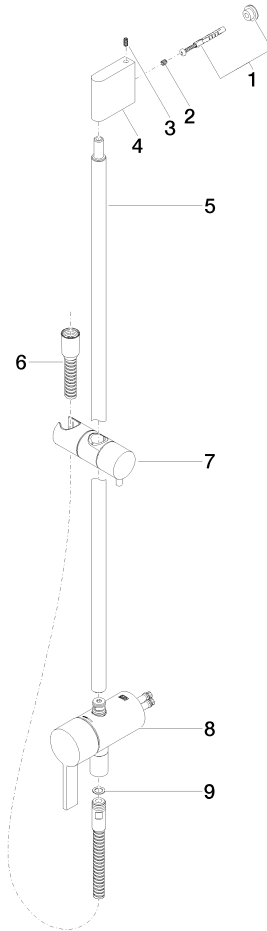

**Concealed single-lever mixer with integrated shower connection with shower set without hand shower - Chrome**

IMO

36 111 970

- metal shower hose 1750mm with integrated anti-twist protection
- slide bar
- Pipe diameter 18 mm
- WRAS 2011027

Concealed single-lever mixer with integrated shower connection with shower set without hand shower - Chrome

IMO

36 111 970

Required miscellaneous

	<b>Concealed wall mounting -</b> ●max. recess depth 105 mm ●min. recess depth 80 mm	35 050 970 90
---	---	---------------

IMO

36 111 970

mm [inches]

Certificates

Belgaqua\_21-025- WRAS\_2011027. LGA\_29928.  
27\_1.

36 111 970

### Spare parts list

No.	Item Number	Name	Quantity used	Delivery time
1	05 17 20 726 02 90	fixing set	1	2
2	09 31 11 049 90	pin	2	2
3	04 31 11 113 00 90	pin	2	2
4	08 17 97 054-00	holder	1	10
5	90 28 22 782 00-00	pipe	1	10
6	28 322 970-00	Metal shower hose 1/2" x 3/8" x 1750 mm - Chrome	1	2
7	12 580 970-00	Slide unit - Chrome	1	10
8	90 19 97 002 00-00	connection	1	10
9	90 14 20 026 00 90	seal	1	2