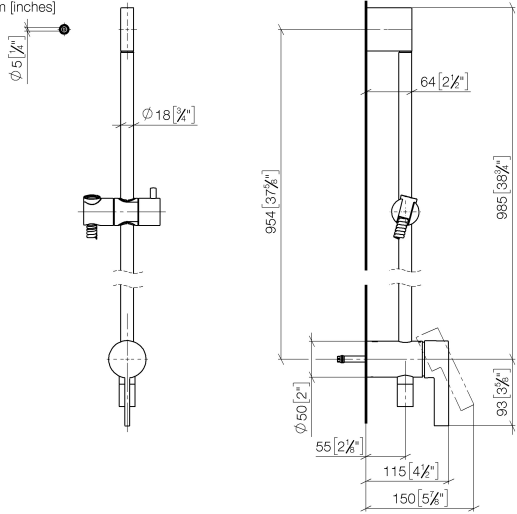

**Concealed single-lever mixer with integrated shower connection with shower set without hand shower - Chrome**

IMO

36 111 970

- metal shower hose 1750mm with integrated anti-twist protection
- slide bar
- Pipe diameter 18 mm
- WRAS 2011027

Concealed single-lever mixer with integrated shower connection with shower set without hand shower - Chrome

IMO

36 111 970

Required miscellaneous

	<b>Concealed wall mounting -</b> ●max. recess depth 105 mm ●min. recess depth 80 mm	35 050 970 90
---	---	---------------

IMO

36 111 970

mm [inches]

Certificates

Belgaqua\_21-025- WRAS\_2011027. LGA\_29928.  
27\_1.

36 111 970

### Spare parts list

No.	Item Number	Name	Quantity used	Delivery time
1	05 17 20 726 02 90	fixing set	1	2
2	09 31 11 049 90	pin	2	2
3	04 31 11 113 00 90	pin	2	2
4	08 17 97 054-00	holder	1	10
5	90 28 22 782 00-00	pipe	1	10
6	28 322 970-00	Metal shower hose 1/2" x 3/8" x 1750 mm - Chrome	1	2
7	12 580 970-00	Slide unit - Chrome	1	10
8	90 19 97 002 00-00	connection	1	10
9	90 14 20 026 00 90	seal	1	2