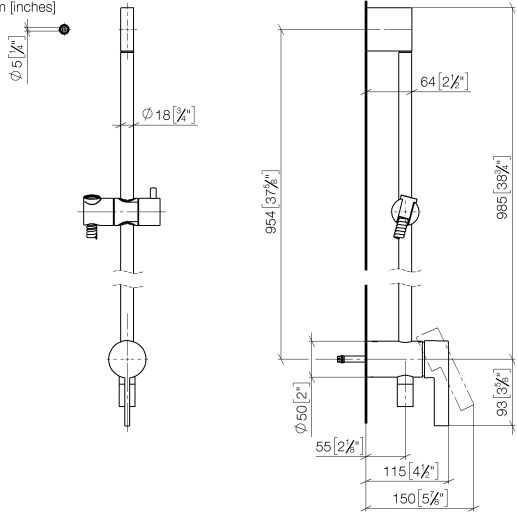

**Concealed single-lever mixer with integrated shower connection with shower set without hand shower - Brushed Durabronz (23kt Gold)**

IMO

36 111 970

- metal shower hose 1750mm with integrated anti-twist protection
- slide bar
- Pipe diameter 18 mm

**Required miscellaneous**

	<b>Concealed wall mounting -</b> •max. recess depth 105 mm •min. recess depth 80 mm	35 050 970 90
--	---	---------------

**Required miscellaneous**

	<b>Hand shower - Brushed Durabronz (23kt Gold)</b>	28 017 979-28
--	--	---------------

Concealed single-lever mixer with integrated shower connection with shower set without hand shower - Brushed Durabronz (23kt Gold)

IMO

36 111 970

mm [Inches]

Certificates

Belgaqua\_21-025- WRAS\_2011027. LGA\_29928.  
27\_1.

### Spare parts list

No.	Item Number	Name	Quantity used	Delivery time
1	05 17 20 726 02 90	fixing set	1	2
2	09 31 11 049 90	pin	2	2
3	04 31 11 113 00 90	pin	2	2
4	08 17 97 054-28	holder	1	20
5	90 28 22 782 00-28	pipe	1	20
6	28 322 970-28	Metal shower hose 1/2" x 3/8" x 1750 mm - Brushed Durabronz (23kt Gold)	1	20
7	12 580 970-28	Slide unit - Brushed Durabronz (23kt Gold)	1	20
8	90 19 97 002 00-28	connection	1	20
9	90 14 20 026 00 90	seal	1	2