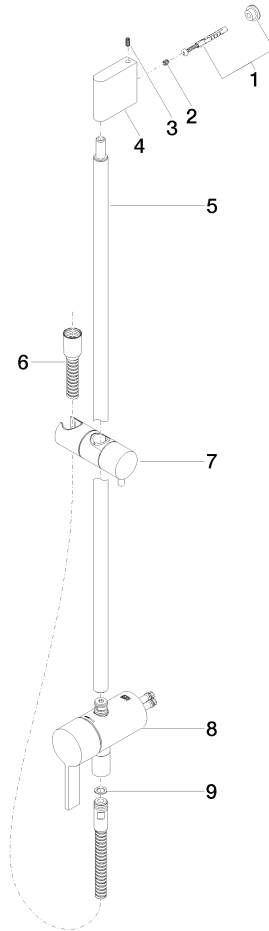

**Concealed single-lever mixer with integrated shower connection with shower set without hand shower - Brushed Durabronz (23kt Gold)**

IMO

36 111 970

- metal shower hose 1750mm with integrated anti-twist protection
- slide bar
- Pipe diameter 18 mm

**Required miscellaneous**

	<b>Concealed wall mounting -</b> •max. recess depth 105 mm •min. recess depth 80 mm	35 050 970 90
--	---	---------------

**Required miscellaneous**

	<b>Hand shower - Brushed Durabronz (23kt Gold)</b>	28 017 979-28
--	--	---------------

Concealed single-lever mixer with integrated shower connection with shower set without hand shower - Brushed Durabronz (23kt Gold)

IMO

36 111 970

mm [Inches]

Certificates

Belgaqua\_21-025- WRAS\_2011027. LGA\_29928.  
27\_1.

### Spare parts list

No.	Item Number	Name	Quantity used	Delivery time
1	05 17 20 726 02 90	fixing set	1	2
2	09 31 11 049 90	pin	2	2
3	04 31 11 113 00 90	pin	2	2
4	08 17 97 054-28	holder	1	20
5	90 28 22 782 00-28	pipe	1	20
6	28 322 970-28	Metal shower hose 1/2" x 3/8" x 1750 mm - Brushed Durabronz (23kt Gold)	1	20
7	12 580 970-28	Slide unit - Brushed Durabronz (23kt Gold)	1	20
8	90 19 97 002 00-28	connection	1	20
9	90 14 20 026 00 90	seal	1	2