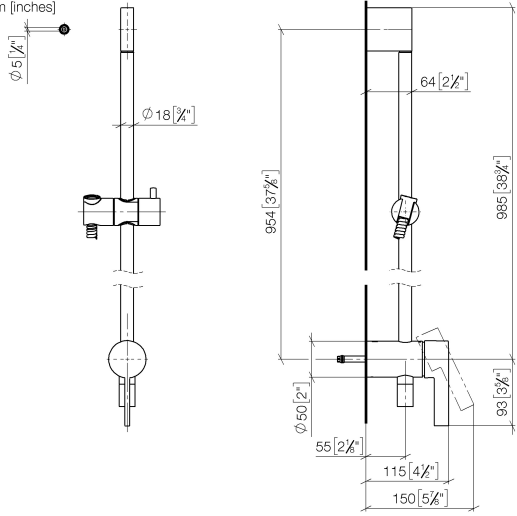

Concealed single-lever mixer with integrated shower connection with shower set without hand shower - Matte Black

IMO

36 111 970

- metal shower hose 1750mm with integrated anti-twist protection
- slide bar
- Pipe diameter 18 mm

36 111 970

mm [Inches]

Certificates

Belgaqua_21-025- WRAS_2011027. LGA_29928.
27_1.

36 111 970

Spare parts list

No.	Item Number	Name	Quantity used	Delivery time
1	05 17 20 726 02 90	fixing set	1	2
2	09 31 11 049 90	pin	2	2
3	04 31 11 113 00 90	pin	2	2
4	08 17 97 054-33	holder	1	30
5	90 28 22 782 00-33	pipe	1	30
6	28 322 970-33	Metal shower hose 1/2" x 3/8" x 1750 mm - Matte Black	1	2
7	12 580 970-33	Slide unit - Matte Black	1	10
8	90 19 97 002 00-33	connection	1	30
9	90 14 20 026 00 90	seal	1	2