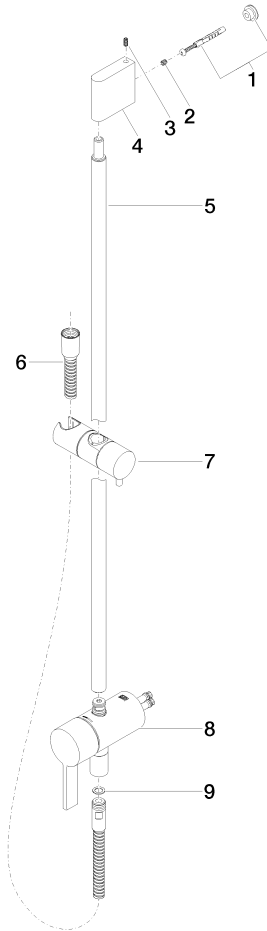

Concealed single-lever mixer with integrated shower connection with shower set without hand shower - Matte Black

IMO

36 111 970

- metal shower hose 1750mm with integrated anti-twist protection
- slide bar
- Pipe diameter 18 mm

	Matte Black	36 111 970-33
	Chrome	36 111 970-00
	Brushed Platinum	36 111 970-06
	Platinum	36 111 970-08
	Dark Chrome	36 111 970-19
	Brushed Light Gold	36 111 970-27
	Brushed Durabrass (23kt Gold)	36 111 970-28
	Brushed Bronze	36 111 970-42
	Brushed Champagne (22kt Gold)	36 111 970-46
	Champagne (22kt Gold)	36 111 970-47
	Brushed Chrome	36 111 970-93
	Brushed Dark Platinum	36 111 970-99

Required miscellaneous

	Concealed wall mounting - •max. recess depth 105 mm •min. recess depth 80 mm	35 050 970 90
--	---	---------------

Required miscellaneous

	Hand shower - Matte Black	28 017 979-33
--	----------------------------------	---------------

36 111 970

mm [Inches]

Certificates

Belgaqua_21-025- WRAS_2011027. LGA_29928.
27_1.

36 111 970

Spare parts list

No.	Item Number	Name	Quantity used	Delivery time
1	05 17 20 726 02 90	fixing set	1	2
2	09 31 11 049 90	pin	2	2
3	04 31 11 113 00 90	pin	2	2
4	08 17 97 054-33	holder	1	30
5	90 28 22 782 00-33	pipe	1	30
6	28 322 970-33	Metal shower hose 1/2" x 3/8" x 1750 mm - Matte Black	1	2
7	12 580 970-33	Slide unit - Matte Black	1	10
8	90 19 97 002 00-33	connection	1	30
9	90 14 20 026 00 90	seal	1	2