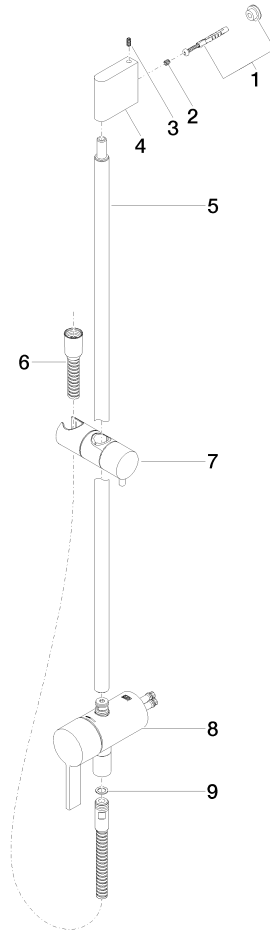

Concealed single-lever mixer with integrated shower connection with shower set without hand shower - Brushed Dark Platinum

IMO

36 111 970

- metal shower hose 1750mm with integrated anti-twist protection
- slide bar
- Pipe diameter 18 mm

	Brushed Dark Platinum	36 111 970-99
	Chrome	36 111 970-00
	Brushed Platinum	36 111 970-06
	Platinum	36 111 970-08
	Dark Chrome	36 111 970-19
	Brushed Light Gold	36 111 970-27
	Brushed Durabronze (23kt Gold)	36 111 970-28
	Matte Black	36 111 970-33
	Brushed Bronze	36 111 970-42
	Brushed Champagne (22kt Gold)	36 111 970-46
	Champagne (22kt Gold)	36 111 970-47
	Brushed Chrome	36 111 970-93

Required miscellaneous

	Concealed wall mounting - •max. recess depth 105 mm •min. recess depth 80 mm	35 050 970 90
--	---	---------------

Required miscellaneous

	Hand shower - Brushed Dark Platinum	28 017 979-99
--	--	---------------

36 111 970

mm [inches]

Certificates

Belgaqua_21-025- WRAS_2011027. LGA_29928.
27_1.

36 111 970

Spare parts list

No.	Item Number	Name	Quantity used	Delivery time
1	05 17 20 726 02 90	fixing set	1	2
2	09 31 11 049 90	pin	2	2
3	04 31 11 113 00 90	pin	2	2
4	08 17 97 054-99	holder	1	30
5	90 28 22 782 00-99	pipe	1	30
6	28 322 970-99	Metal shower hose 1/2" x 3/8" x 1750 mm - Brushed Dark Platinum	1	2
7	12 580 970-99	Slide unit - Brushed Dark Platinum	1	30
8	90 19 97 002 00-99	connection	1	30
9	90 14 20 026 00 90	seal	1	2