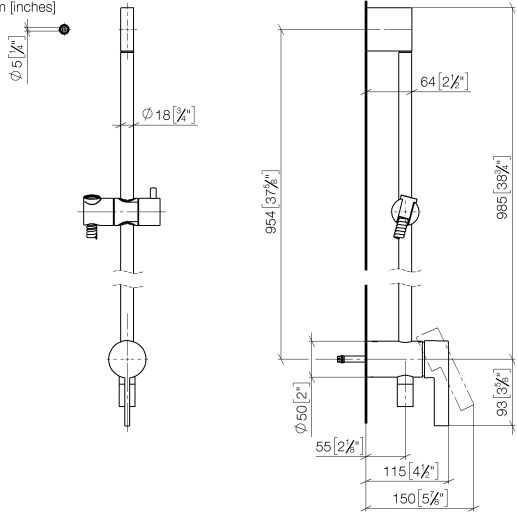

Concealed single-lever mixer with integrated shower connection with shower set without hand shower - Brushed Dark Platinum

IMO

36 111 970

- metal shower hose 1750mm with integrated anti-twist protection
- slide bar
- Pipe diameter 18 mm

36 111 970

mm [inches]

Certificates

Belgaqua_21-025- WRAS_2011027. LGA_29928.
27_1.

36 111 970

Spare parts list

No.	Item Number	Name	Quantity used	Delivery time
1	05 17 20 726 02 90	fixing set	1	2
2	09 31 11 049 90	pin	2	2
3	04 31 11 113 00 90	pin	2	2
4	08 17 97 054-99	holder	1	30
5	90 28 22 782 00-99	pipe	1	30
6	28 322 970-99	Metal shower hose 1/2" x 3/8" x 1750 mm - Brushed Dark Platinum	1	2
7	12 580 970-99	Slide unit - Brushed Dark Platinum	1	30
8	90 19 97 002 00-99	connection	1	30
9	90 14 20 026 00 90	seal	1	2