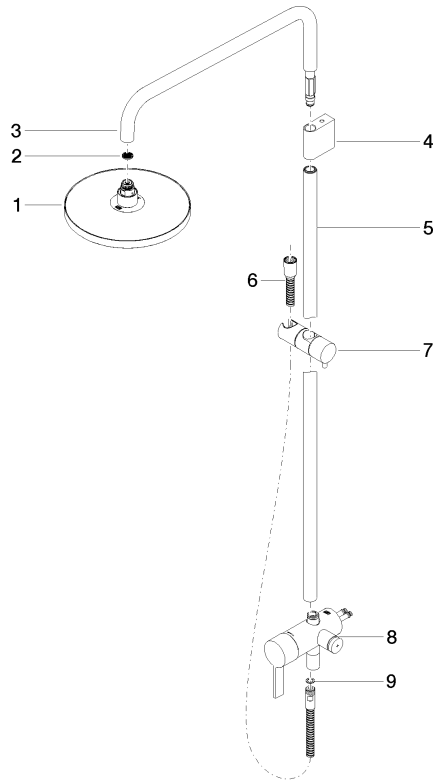

Showerpipe with single-lever shower mixer without hand shower - Brushed Light Gold

IMO

36 112 970

Fits: IMO, LULU, TARA, LISSÉ, VAIA, META

- shower with fixed riser projection 450mm
- overhead shower: rain flow
- rain shower Ø 220 mm
- rain shower with anti-scale system
- max. rainshower flow 14 l/min
- height of fittings up to rain shower (bottom edge) 1010mm
- height of fittings up to top edge of elbow 1150mm
- metal shower hose 1750mm with integrated anti-twist protection
- 1/2" connection
- slide bar
- Pipe diameter 23.5 mm
- automatic diverter for fixed-riser shower/hand shower
- quick clearing
- WRAS 2101043

Required miscellaneous

Concealed wall mounting - 35 050 970 90
 •min. recess depth 80 mm
 •max. recess depth 105 mm

Required miscellaneous

Hand shower FlowReduce - 28 018 979-27
Brushed Light Gold 0010

Required miscellaneous

Showerpipe with single-lever shower mixer without hand shower - Brushed
Light Gold

IMO

36 112 970
Certificates

LGA_38

Showerpipe with single-lever shower mixer without hand shower - Brushed Light Gold

IMO

36 112 970

Product version from 4/1/2024

Showerpipe with single-lever shower mixer without hand shower - Brushed
Light Gold

IMO

36 112 970

Spare parts list

Product version from 4/1/2024

No.	Item Number	Name	Quantity used	Delivery time
	04 12 05 092 00-27	shower	9	60