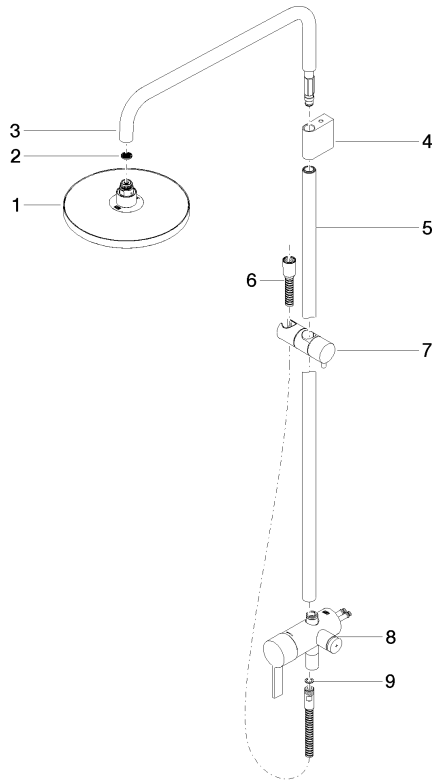

**Showerpipe with single-lever shower mixer without hand shower - Champagne (22kt Gold)**

IMO

36 112 970

Fits: IMO, LULU, TARA, LISSÉ, VAIA, META

- shower with fixed riser projection 450mm
- overhead shower: rain flow
- rain shower Ø 220 mm
- rain shower with anti-scale system
- max. rainshower flow 14 l/min
- height of fittings up to rain shower (bottom edge) 1010mm
- height of fittings up to top edge of elbow 1150mm
- metal shower hose 1750mm with integrated anti-twist protection
- 1/2" connection
- slide bar
- Pipe diameter 23.5 mm
- automatic diverter for fixed-riser shower/hand shower
- quick clearing
- WRAS 2101043

**Showerpipe with single-lever shower mixer without hand shower - Champagne  
(22kt Gold)**

36 112 970  
mm [inches]  
1:10

**Flow rate chart**

**Codes & Standards**

DIN 4109

EN 817

ISO 3822

Ü-Zeichen

Showerpipe with single-lever shower mixer without hand shower - Champagne  
(22kt Gold)

---

IMO

36 112 970

Certificates

---

DVGW\_DW-  
6512DN0

LGA\_38

# Showerpipe with single-lever shower mixer without hand shower - Champagne (22kt Gold)

IMO

36 112 970

**Product version from 4/1/2024**

Parts for other finishes can be found here: [Chrome](#)

Showerpipe with single-lever shower mixer without hand shower - Champagne  
(22kt Gold)