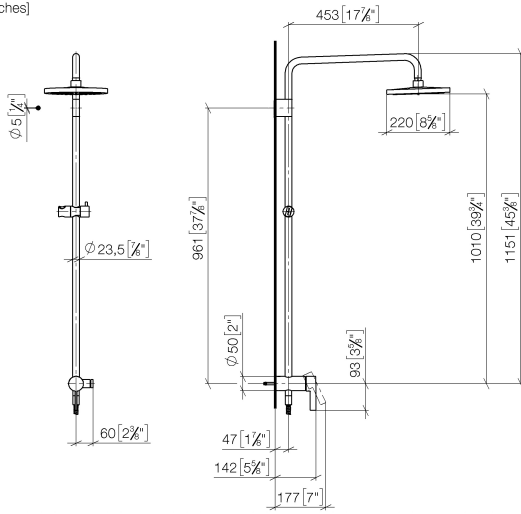

**Showerpipe with single-lever shower mixer without hand shower - Champagne (22kt Gold)**

IMO

36 112 970

Fits: IMO, LULU, TARA, LISSÉ, VAIA, META

- shower with fixed riser projection 450mm
- overhead shower: rain flow
- rain shower Ø 220 mm
- rain shower with anti-scale system
- max. rainshower flow 14 l/min
- height of fittings up to rain shower (bottom edge) 1010mm
- height of fittings up to top edge of elbow 1150mm
- metal shower hose 1750mm with integrated anti-twist protection
- 1/2" connection
- slide bar
- Pipe diameter 23.5 mm
- automatic diverter for fixed-riser shower/hand shower
- quick clearing
- WRAS 2101043

**Showerpipe with single-lever shower mixer without hand shower - Champagne  
(22kt Gold)**

36 112 970  
mm [inches]  
1:10

**Flow rate chart**

**Codes & Standards**

DIN 4109

EN 817

ISO 3822

Ü-Zeichen