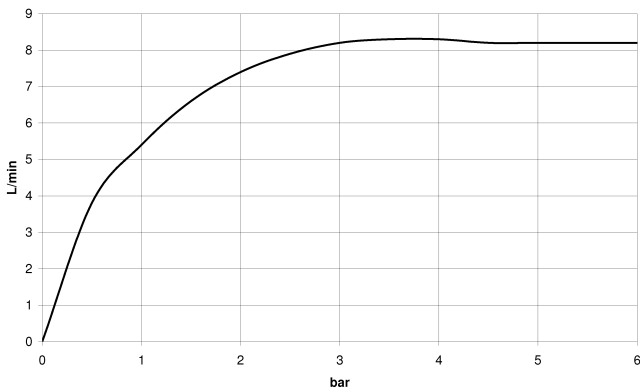

**Showerpipe with single-lever shower mixer without hand shower - Champagne (22kt Gold)**

IMO

36 112 970

Fits: IMO, LULU, TARA, LISSÉ, VAIA, META

- shower with fixed riser projection 450mm
- overhead shower: rain flow
- rain shower Ø 220 mm
- rain shower with anti-scale system
- max. rainshower flow 14 l/min
- height of fittings up to rain shower (bottom edge) 1010mm
- height of fittings up to top edge of elbow 1150mm
- metal shower hose 1750mm with integrated anti-twist protection
- 1/2" connection
- slide bar
- Pipe diameter 23.5 mm
- automatic diverter for fixed-riser shower/hand shower
- quick clearing
- WRAS 2101043

This article does not include a hand shower!  
Intrinsic protection against back flow.

	Champagne (22kt Gold)	36 112 970-47
	Chrome	36 112 970-00
	Brushed Platinum	36 112 970-06
	Platinum	36 112 970-08
	Dark Chrome	36 112 970-19
	Brushed Light Gold	36 112 970-27
	Brushed Durabronze (23kt Gold)	36 112 970-28
	Matte Black	36 112 970-33
	Brushed Bronze	36 112 970-42
	Brushed Champagne (22kt Gold)	36 112 970-46
	Brushed Chrome	36 112 970-93
	Brushed Dark Platinum	36 112 970-99

**Showerpipe with single-lever shower mixer without hand shower - Champagne  
(22kt Gold)**

36 112 970  
mm [inches]  
1:10

**Flow rate chart**

**Codes & Standards**

DIN 4109

EN 817

ISO 3822

Ü-Zeichen