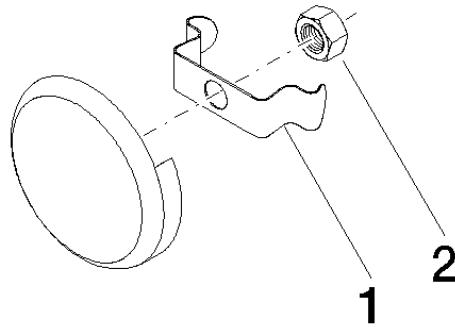

Vacuum breaker - Chrome

36 150 970

- rosette Ø 70 mm
- Exposed trim parts**
- for bath inlet with pop-up waste and overflow (35 247 970 90 or 35 246 970 90)**
- Exposed trim parts
- for bath inlet with pop-up waste and overflow (35 247 970 90 or 35 246 970 90)

Required miscellaneous

Vacuum breaker -

35 150 970 90

Vacuum breaker - Chrome

36 150 970

mm [inches]

Vacuum breaker - Chrome

36 150 970

Spare parts list

No.	Item Number	Name	Quantity used	Delivery time
1	08 16 02 500 90	spring	1	2
2	09 23 10 026 90	nut	1	2