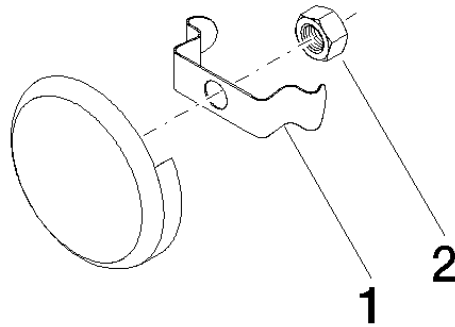

Vacuum breaker - Brushed Platinum

---

36 150 970

Spare parts list

No.	Item Number	Name	Quantity used	Delivery time
1	08 16 02 500 90	spring	1	2
2	09 23 10 026 90	nut	1	2