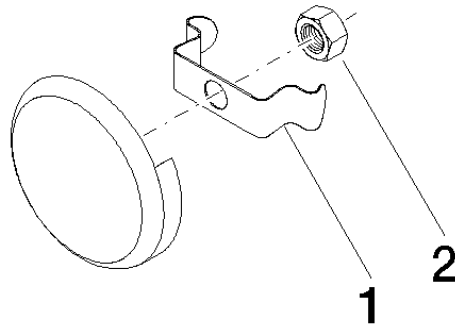

36 150 970

- rosette Ø 70 mm
- Exposed trim parts**
- for bath inlet with pop-up waste and overflow (35 247 970 90 or 35 246 970 90)**
- Exposed trim parts
- for bath inlet with pop-up waste and overflow (35 247 970 90 or 35 246 970 90)

Required miscellaneous

Vacuum breaker -

35 150 970 90

36 150 970

mm [inches]

36 150 970

### Spare parts list

| No. | Item Number     | Name   | Quantity used | Delivery time |
|-----|-----------------|--------|---------------|---------------|
| 1   | 08 16 02 500 90 | spring | 1.00          | 2             |
| 2   | 09 23 10 026 90 | nut    | 1.00          | 2             |