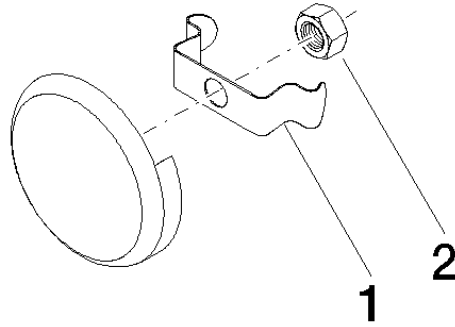

**Vacuum breaker - Brushed Champagne (22kt Gold)**

36 150 970

- rosette Ø 70 mm
- Exposed trim parts**
- for bath inlet with pop-up waste and overflow (35 247 970 90 or 35 246 970 90)**
- Exposed trim parts
- for bath inlet with pop-up waste and overflow (35 247 970 90 or 35 246 970 90)

## Vacuum breaker - Brushed Champagne (22kt Gold)

---

36 150 970

mm [inches]

Vacuum breaker - Brushed Champagne (22kt Gold)

---

36 150 970

Spare parts list

| No. | Item Number     | Name   | Quantity used | Delivery time |
|-----|-----------------|--------|---------------|---------------|
| 1   | 08 16 02 500 90 | spring | 1             | 2             |
| 2   | 09 23 10 026 90 | nut    | 1             | 2             |