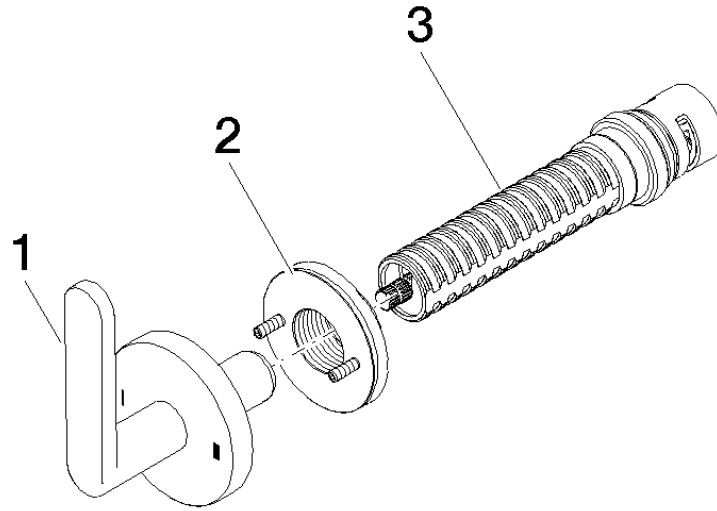

META Concealed two-way diverter - Brushed Champagne (22kt Gold)

36 200 661 Product version from 4/1/2022

- rotary diverter
- without rosette
- handle Ø 60mm
- WRAS

	Brushed Champagne (22kt Gold)	36 200 661-46
	Chrome	36 200 661-00
	Brushed Platinum	36 200 661-06
	Dark Chrome	36 200 661-19
	Light Gold	36 200 661-26
	Brushed Light Gold	36 200 661-27
	Matte Black	36 200 661-33
	Brushed Bronze	36 200 661-42
	Champagne (22kt Gold)	36 200 661-47
	Brushed Chrome	36 200 661-93
	Brushed Dark Platinum	36 200 661-99

META Concealed two-way diverter - Brushed Champagne (22kt Gold)

36 200 661 Product version from 4/1/2022

mm [inches]

Flow rate chart

Codes & Standards

DIN 4109

ISO 3822

Scottish Water
Byelaws

UK Water Supply
Regulations

Ü-Zeichen

META Concealed two-way diverter - Brushed Champagne (22kt Gold)

36 200 661 Product version from 4/1/2022

Certificates

LGA_38

WRAS_2307

META Concealed two-way diverter - Brushed Champagne (22kt Gold)

36 200 661 Product version from 4/1/2022

Parts for other finishes can be found here: [Chrome](#)

Spare parts list

No.	Item Number	Name	Quantity used	Delivery time
1	90 20 66 014 00-46	handle	1	30
2	90 21 02 181 00 90	disc	1	2
3	90 90 03 304 10 90	diverter	1	2