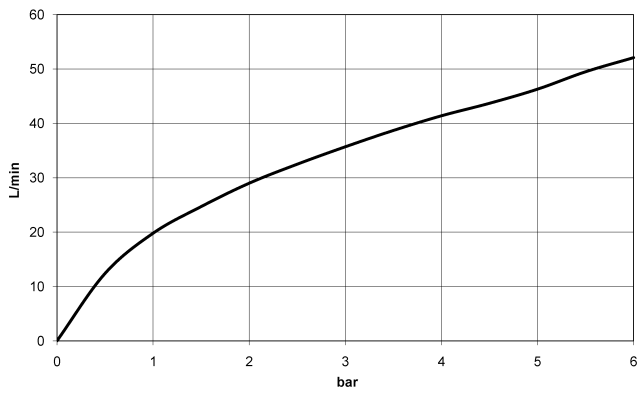

META Concealed two-way diverter - Brushed Champagne (22kt Gold)

36 200 661 Product version from 4/1/2022

- rotary diverter
- without rosette
- handle Ø 60mm
- WRAS

	Brushed Champagne (22kt Gold)	36 200 661-46
	Chrome	36 200 661-00
	Brushed Platinum	36 200 661-06
	Dark Chrome	36 200 661-19
	Light Gold	36 200 661-26
	Brushed Light Gold	36 200 661-27
	Matte Black	36 200 661-33
	Brushed Bronze	36 200 661-42
	Champagne (22kt Gold)	36 200 661-47
	Brushed Chrome	36 200 661-93
	Brushed Dark Platinum	36 200 661-99

META Concealed two-way diverter - Brushed Champagne (22kt Gold)

36 200 661 Product version from 4/1/2022

mm [inches]

Flow rate chart

Codes & Standards

DIN 4109

ISO 3822

Scottish Water
Byelaws