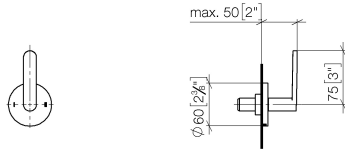

META Concealed two-way diverter - Brushed Champagne (22kt Gold)

36 200 661 Product version from 4/1/2022

- rotary diverter
- without rosette
- handle Ø 60mm
- WRAS

	Brushed Champagne (22kt Gold)	36 200 661-46
	Chrome	36 200 661-00
	Brushed Platinum	36 200 661-06
	Dark Chrome	36 200 661-19
	Light Gold	36 200 661-26
	Brushed Light Gold	36 200 661-27
	Matte Black	36 200 661-33
	Brushed Bronze	36 200 661-42
	Champagne (22kt Gold)	36 200 661-47
	Brushed Chrome	36 200 661-93
	Brushed Dark Platinum	36 200 661-99

META Concealed two-way diverter - Brushed Champagne (22kt Gold)

36 200 661 Product version from 4/1/2022

mm [inches]

Flow rate chart

Codes & Standards

DIN 4109

ISO 3822

Scottish Water
Byelaws

UK Water Supply
Regulations

Ü-Zeichen

META Concealed two-way diverter - Brushed Champagne (22kt Gold)

36 200 661 Product version from 4/1/2022

Certificates

LGA_38

WRAS_2307

META Concealed two-way diverter - Brushed Champagne (22kt Gold)