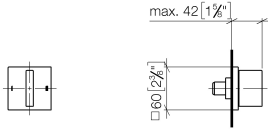

MEM Concealed two-way diverter - Dark Chrome

MEM

36 200 782

- rotary diverter
- rosette 60 x 60 mm
- WRAS 2307045

	Dark Chrome	36 200 782-19
	Chrome	36 200 782-00
	Brushed Platinum	36 200 782-06
	Platinum	36 200 782-08
	Brushed Durabross (23kt Gold)	36 200 782-28
	Brushed Champagne (22kt Gold)	36 200 782-46
	Champagne (22kt Gold)	36 200 782-47
	Brushed Dark Platinum	36 200 782-99

36 200 782

mm [inches]

Flow rate chart

Codes & Standards

DIN 4109

ISO 3822

Scottish Water
Byelaws

UK Water Supply
Regulations