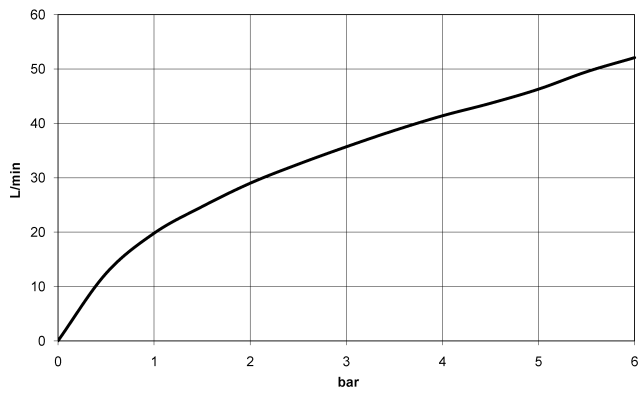

MEM Concealed two-way diverter - Dark Chrome

MEM

36 200 782

- rotary diverter
- rosette 60 x 60 mm
- WRAS 2307045

	Dark Chrome	36 200 782-19
	Chrome	36 200 782-00
	Brushed Platinum	36 200 782-06
	Platinum	36 200 782-08
	Brushed Durabross (23kt Gold)	36 200 782-28
	Brushed Champagne (22kt Gold)	36 200 782-46
	Champagne (22kt Gold)	36 200 782-47
	Brushed Dark Platinum	36 200 782-99

36 200 782

mm [inches]

Flow rate chart

Codes & Standards

DIN 4109

ISO 3822

Scottish Water
Byelaws

UK Water Supply
Regulations