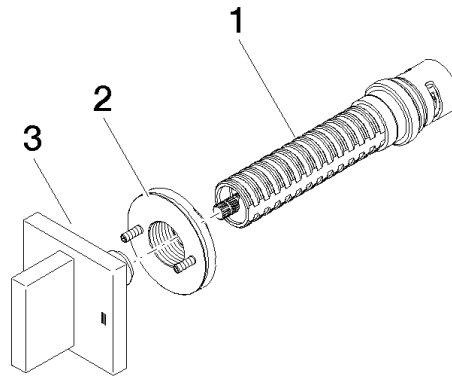

36 200 782

Parts for other
finishes can be found
here: [Chrome](#)