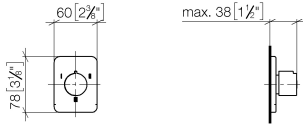

LULU Concealed three-way diverter - Chrome

LULU

36 210 710

- rotary diverter
- rosette 60 x 78 mm
- WRAS 2307045

	Chrome	36 210 710-00
	Brushed Platinum	36 210 710-06

Required miscellaneous

- Concealed three-way diverter -** 35 203 970 90
- max. recess depth 155 mm
  - min. recess depth 85 mm

36 210 710

mm [inches]

**Flow rate chart**

**Codes & Standards**

DIN 4109

ISO 3822

Scottish Water  
Byelaws

UK Water Supply  
Regulations