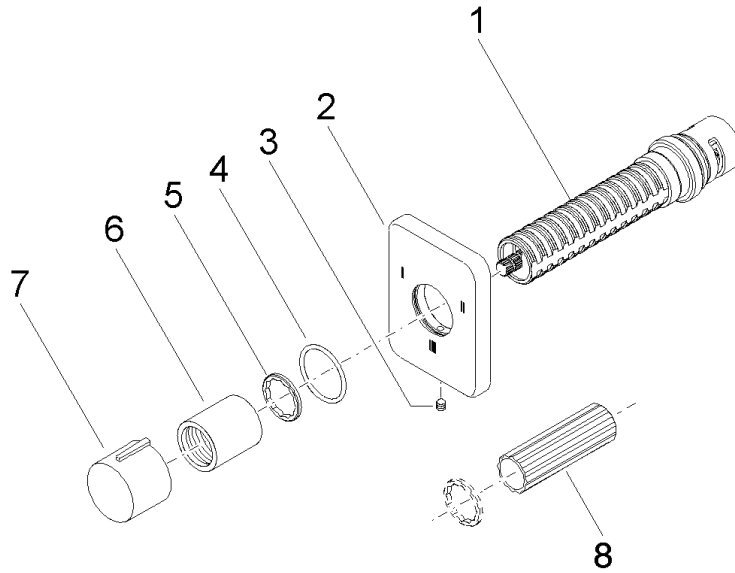

## LULU Concealed three-way diverter - Chrome

LULU

36 210 710