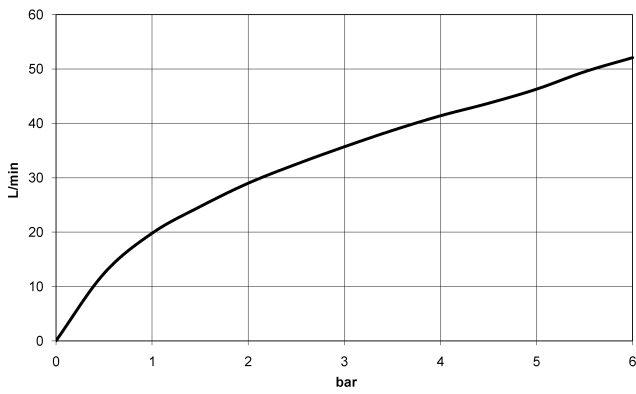

LULU Concealed three-way diverter - Chrome

LULU

36 210 710

- rotary diverter
- rosette 60 x 78 mm
- WRAS 2307045

	Chrome	36 210 710-00
	Brushed Platinum	36 210 710-06

Required miscellaneous

- Concealed three-way diverter -** 35 203 970 90
- max. recess depth 155 mm
  - min. recess depth 85 mm

36 210 710

mm [inches]

**Flow rate chart**

**Codes & Standards**

DIN 4109

ISO 3822

Scottish Water  
Byelaws

UK Water Supply  
Regulations