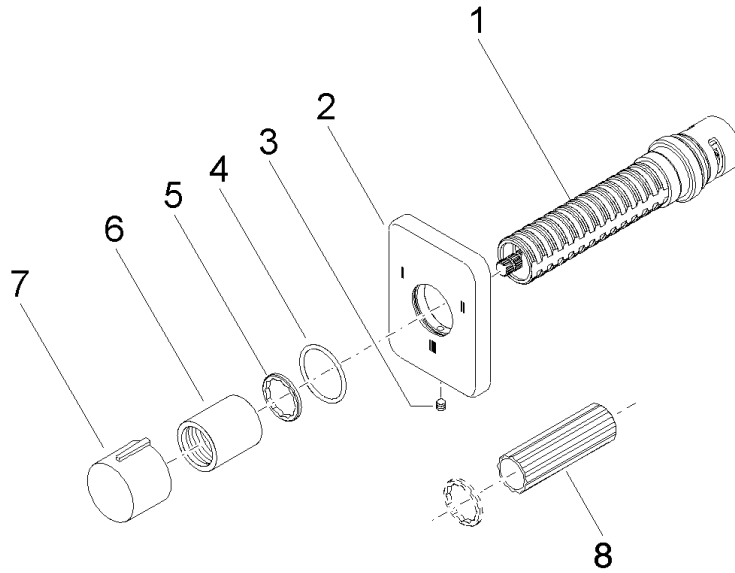

36 210 710

Product version from 4/1/2022