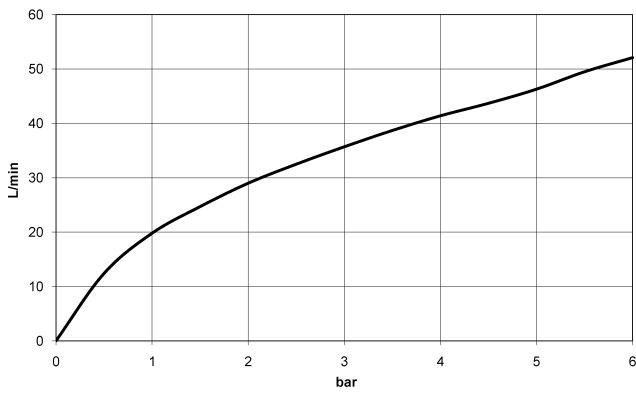

**Required miscellaneous**

- Concealed three-way diverter -** 35 203 970 90
- max. recess depth 155 mm
  - min. recess depth 85 mm

36 210 710

mm [inches]

**Flow rate chart**

**Codes & Standards**

DIN 4109

ISO 3822