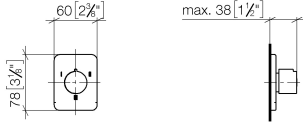

**LULU Concealed three-way diverter - Brushed Platinum**

LULU

36 210 710

- rotary diverter
- rosette 60 x 78 mm
- WRAS 2307045

|  |                  |               |
|--|------------------|---------------|
|  | Brushed Platinum | 36 210 710-06 |
|  | Chrome           | 36 210 710-00 |

**Required miscellaneous**

- Concealed three-way diverter -** 35 203 970 90
- max. recess depth 155 mm
  - min. recess depth 85 mm

36 210 710

mm [inches]

**Flow rate chart**

**Codes & Standards**

DIN 4109

ISO 3822