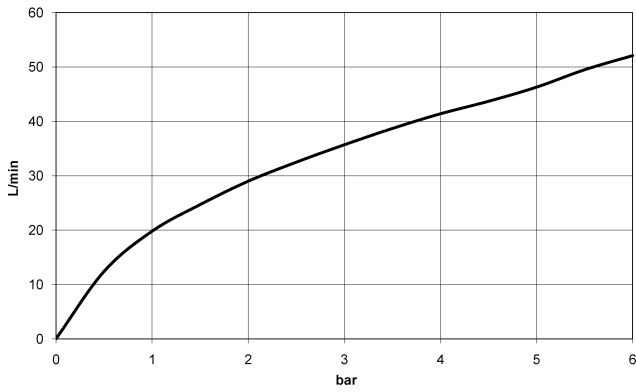

CL.1 Concealed three-way diverter - Dark Chrome

CL.1

36 212 705

- rotary diverter
- rosette 60 x 60 mm
- WRAS 2307045

	Dark Chrome	36 212 705-19
	Chrome	36 212 705-00
	Brushed Platinum	36 212 705-06
	Brushed Champagne (22kt Gold)	36 212 705-46
	Champagne (22kt Gold)	36 212 705-47
	Brushed Dark Platinum	36 212 705-99

36 212 705

mm [inches]

Flow rate chart

Codes & Standards

DIN 4109

ISO 3822

Scottish Water
Byelaws

UK Water Supply
Regulations