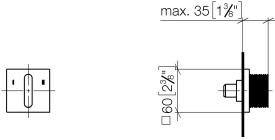

CL.1 Concealed three-way diverter - Dark Chrome

CL.1

36 212 705

- rotary diverter
- rosette 60 x 60 mm
- WRAS 2307045

	Dark Chrome	36 212 705-19
	Chrome	36 212 705-00
	Brushed Platinum	36 212 705-06
	Brushed Champagne (22kt Gold)	36 212 705-46
	Champagne (22kt Gold)	36 212 705-47
	Brushed Dark Platinum	36 212 705-99

36 212 705

mm [inches]

Flow rate chart

Codes & Standards

DIN 4109

ISO 3822

Scottish Water
Byelaws

UK Water Supply
Regulations