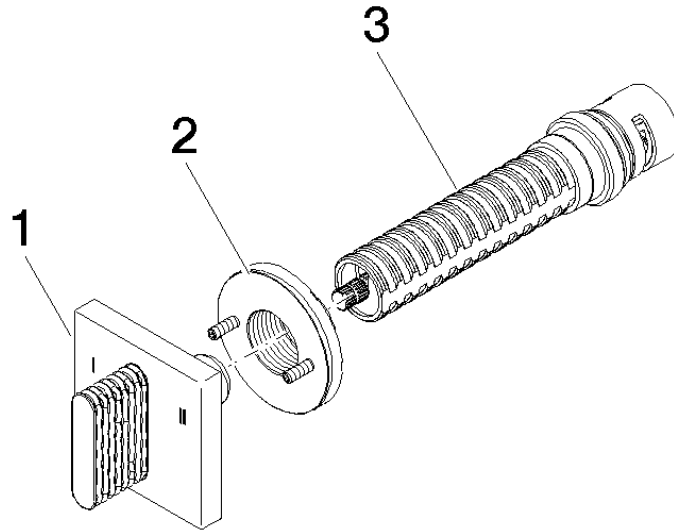

36 212 705

mm [inches]

Flow rate chart

Codes & Standards

DIN 4109

ISO 3822

Scottish Water
Byelaws

UK Water Supply
Regulations

Ü-Zeichen

CL.1 Concealed three-way diverter - Dark Chrome

CL.1

36 212 705

Certificates

WRAS_2307

LGA_38

36 212 705

Parts for other
finishes can be found
here: [Chrome](#)

CL.1 Concealed three-way diverter - Dark Chrome

CL.1

36 212 705

Spare parts list

No.	Item Number	Name	Quantity used	Delivery time
	90 20 70 053 10-19	handle	3	20