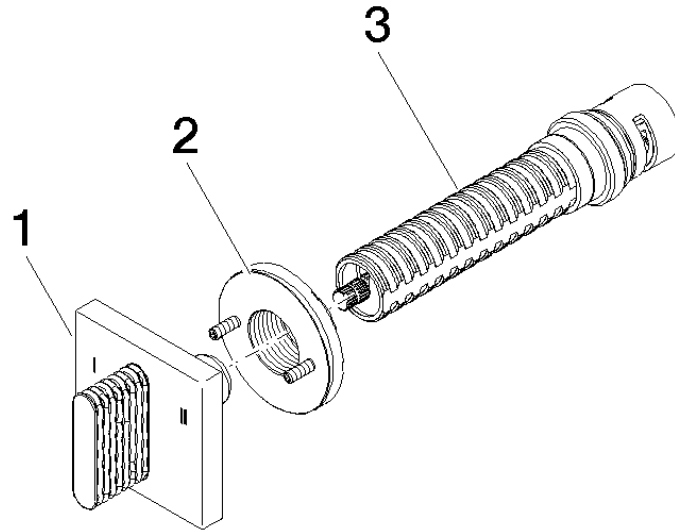

36 212 705

mm [inches]

Flow rate chart

Codes & Standards

DIN 4109

ISO 3822

Scottish Water
Byelaws

UK Water Supply
Regulations

Ü-Zeichen

CL.1 Concealed three-way diverter - Champagne (22kt Gold)

CL.1

36 212 705

Certificates

WRAS_2307

LGA_38

36 212 705

Parts for other
finishes can be found
here: [Chrome](#)

CL.1 Concealed three-way diverter - Champagne (22kt Gold)

CL.1

36 212 705

Spare parts list

No.	Item Number	Name	Quantity used	Delivery time
	90 20 70 053 10-47	handle	3	30