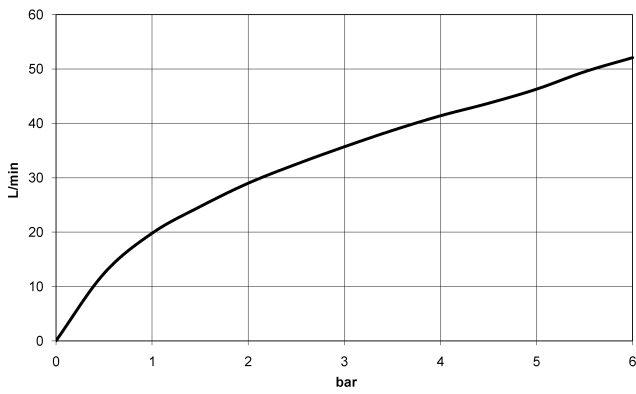

CL.1 Concealed three-way diverter - Champagne (22kt Gold)

CL.1

36 212 705

- rotary diverter
- rosette 60 x 60 mm
- WRAS 2307045

	Champagne (22kt Gold)	36 212 705-47
	Chrome	36 212 705-00
	Brushed Platinum	36 212 705-06
	Dark Chrome	36 212 705-19
	Brushed Champagne (22kt Gold)	36 212 705-46
	Brushed Dark Platinum	36 212 705-99

36 212 705

mm [inches]

Flow rate chart

Codes & Standards

DIN 4109

ISO 3822

Scottish Water
Byelaws

UK Water Supply
Regulations