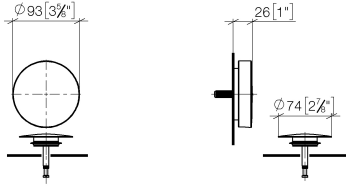

**Pop-up waste and overflow - Light Gold**

IMO

36 243 970

- drain Ø 52mm  
**Also suitable for king-size baths.**

Also suitable for king-size baths.

Fits: IMO, LULU, MADISON, MEM, TARA,  
CL.1, LISSÉ, VAIA, META, CYO

**Required miscellaneous**

**Pop-up waste and overflow - 35 227 970 90**

36 243 970

mm [inches]