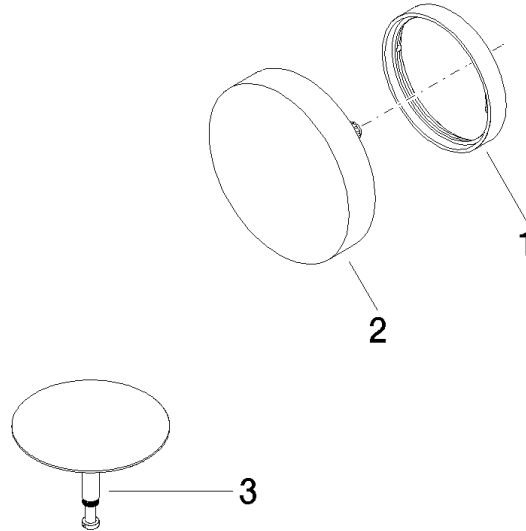

**Pop-up waste and overflow - Light Gold**

IMO

36 243 970

- drain Ø 52mm  
**Also suitable for king-size baths.**

Also suitable for king-size baths.

Fits: IMO, LULU, MADISON, MEM, TARA,  
CL.1, LISSÉ, VAIA, META, CYO

**Required miscellaneous**

**Pop-up waste and overflow - 35 227 970 90**

36 243 970

mm [inches]

### Spare parts list

No.	Item Number	Name	Quantity used	Delivery time
1	09 11 01 123-26	cover	1	60
2	90 20 97 061 00-26	handle	1	30
3	04 31 20 031 48-26	plug	1	-

Spare part can no longer be ordered, please order the replacement item