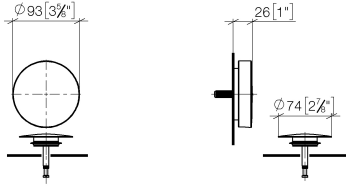

**Pop-up waste and overflow - Matte Black**

IMO

36 243 970

- drain Ø 52mm
- Also suitable for king-size baths.**

Also suitable for king-size baths.

Fits: IMO, LULU, MADISON, MEM, TARA, CL.1, LISSÉ, VAIA, META, CYO

**Required miscellaneous**

- Pop-up waste and overflow -** 35 227 970 90
- bowden cable length 725 mm

36 243 970

mm [inches]

36 243 970