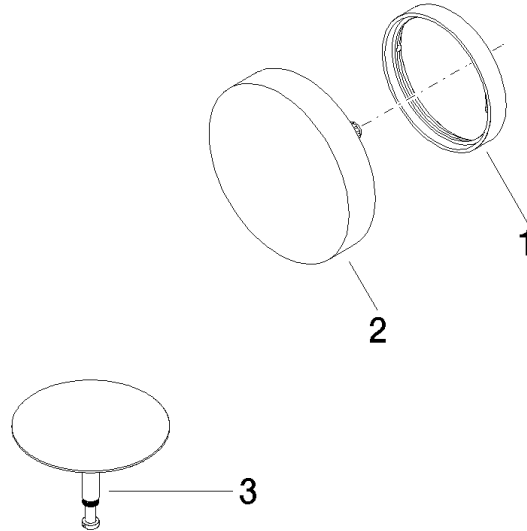

Pop-up waste and overflow - Brushed Bronze

IMO

36 243 970

- drain Ø 52mm

Also suitable for king-size baths.

Fits: IMO, LULU, MADISON, MEM, TARA,
CL.1, LISSÉ, VAIA, META, CYO

	Brushed Bronze	36 243 970-42
	Chrome	36 243 970-00
	Brushed Platinum	36 243 970-06
	Platinum	36 243 970-08
	Durabronze (23kt Gold)	36 243 970-09
	Dark Chrome	36 243 970-19
	Light Gold	36 243 970-26
	Brushed Light Gold	36 243 970-27
	Brushed Durabronze (23kt Gold)	36 243 970-28
	Matte Black	36 243 970-33
	Brushed Champagne (22kt Gold)	36 243 970-46
	Champagne (22kt Gold)	36 243 970-47
	Brushed Chrome	36 243 970-93
	Brushed Dark Platinum	36 243 970-99

36 243 970

mm [inches]

36 243 970

Parts for other finishes can be found here: [Chrome](#)

Spare parts list

No.	Item Number	Name	Quantity used	Delivery time
1	09 11 01 123-42	cover	1	60
2	90 20 97 061 00-42	handle	1	30
3	04 31 20 031 48-42	plug	1	-