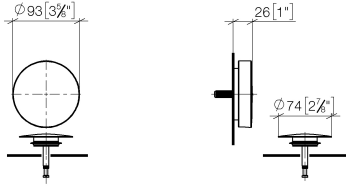

Pop-up waste and overflow - Brushed Bronze

IMO

36 243 970

- drain Ø 52mm

Also suitable for king-size baths.

Fits: IMO, LULU, MADISON, MEM, TARA,
CL.1, LISSÉ, VAIA, META, CYO

	Brushed Bronze	36 243 970-42
	Chrome	36 243 970-00
	Brushed Platinum	36 243 970-06
	Platinum	36 243 970-08
	Durabronze (23kt Gold)	36 243 970-09
	Dark Chrome	36 243 970-19
	Light Gold	36 243 970-26
	Brushed Light Gold	36 243 970-27
	Brushed Durabronze (23kt Gold)	36 243 970-28
	Matte Black	36 243 970-33
	Brushed Champagne (22kt Gold)	36 243 970-46
	Champagne (22kt Gold)	36 243 970-47
	Brushed Chrome	36 243 970-93
	Brushed Dark Platinum	36 243 970-99

36 243 970

mm [inches]

36 243 970

Parts for other finishes can be found here: [Chrome](#)

Spare parts list

No.	Item Number	Name	Quantity used	Delivery time
1	09 11 01 123-42	cover	1	60
2	90 20 97 061 00-42	handle	1	30
3	04 31 20 031 48-42	plug	1	-