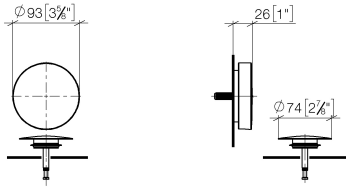

Pop-up waste and overflow - Brushed Champagne (22kt Gold)

IMO

36 243 970

- drain Ø 52mm
- Also suitable for king-size baths.**

Also suitable for king-size baths.

Fits: IMO, LULU, MADISON, MEM, TARA, CL.1, LISSÉ, VAIA, META, CYO

Required miscellaneous

Pop-up waste and overflow - 35 227 970 90
 •bowden cable length 725 mm

36 243 970

mm [inches]

36 243 970

Spare parts list

No.	Item Number	Name	Quantity used	Delivery time
1	09 11 01 123-46	cover	1	30
2	90 20 97 061 00-46	handle	1	30
3	04 31 20 031 48-46	plug	1	-