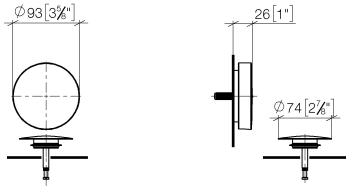

Pop-up waste and overflow - Champagne (22kt Gold)

IMO

36 243 970

- drain Ø 52mm
- Also suitable for king-size baths.**

Also suitable for king-size baths.

Fits: IMO, LULU, MADISON, MEM, TARA, CL.1, LISSÉ, VAIA, META, CYO

Required miscellaneous

Pop-up waste and overflow - 35 227 970 90
 •bowden cable length 725 mm

36 243 970

mm [inches]

36 243 970

Spare parts list

No.	Item Number	Name	Quantity used	Delivery time
1	09 11 01 123-47	cover	1	60
2	90 20 97 061 00-47	handle	1	30
3	04 31 20 031 48-47	plug	1	30