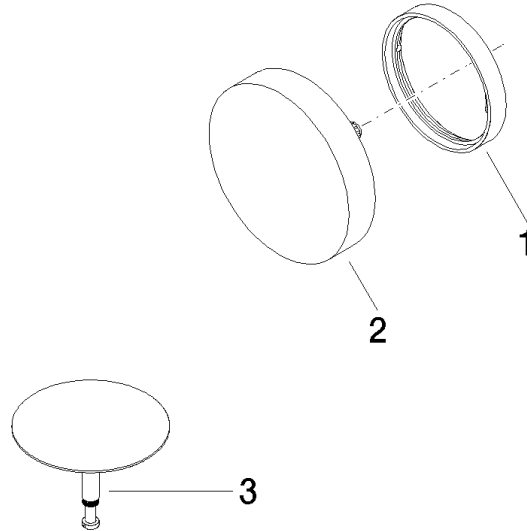

Required miscellaneous

Pop-up waste and overflow - 35 227 970 90
 •bowden cable length 725 mm

36 243 970

mm [inches]

36 243 970

Spare parts list

No.	Item Number	Name	Quantity used	Delivery time
1	09 11 01 123-47	cover	1	60
2	90 20 97 061 00-47	handle	1	30
3	04 31 20 031 48-47	plug	1	30