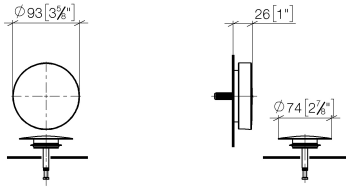

Pop-up waste and overflow - Brushed Chrome

IMO

36 243 970

- drain Ø 52mm
- Also suitable for king-size baths.**

Also suitable for king-size baths.

Fits: IMO, LULU, MADISON, MEM, TARA, CL.1, LISSÉ, VAIA, META, CYO

Required miscellaneous

- Pop-up waste and overflow -** 35 227 970 90
- bowden cable length 725 mm

36 243 970

mm [inches]

36 243 970

Spare parts list

No.	Item Number	Name	Quantity used	Delivery time
1	09 11 01 123-93	cover	1	20
2	90 20 97 061 00-93	handle	1	20
3	04 31 20 031 48-93	plug	1	60