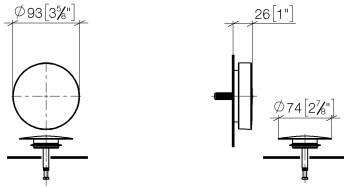

Pop-up waste and overflow - Brushed Dark Platinum

IMO

36 243 970

- drain Ø 52mm
Also suitable for king-size baths.

Also suitable for king-size baths.

Fits: IMO, LULU, MADISON, MEM, TARA, CL.1, LISSÉ, VAIA, META, CYO

Required miscellaneous

- Pop-up waste and overflow -** 35 227 970 90
- bowden cable length 725 mm

36 243 970

mm [inches]

36 243 970

Spare parts list

No.	Item Number	Name	Quantity used	Delivery time
1	09 11 01 123-99	cover	1	30
2	90 20 97 061 00-99	handle	1	30
3	04 31 20 031 48-99	plug	1	30