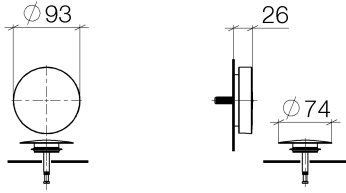

Bath spout with pop-up waste and overflow - Brushed Platinum

IMO

36 247 970

Fits: IMO, LULU, MADISON, MEM, TARA, CL.1, LISSÉ, VAIA, META, CYO

- drain Ø 52mm
- max. flow 27.8 l/min at 3 bar flow pressure

Also suitable for king-size baths.

Required miscellaneous

Vacuum breaker -
•3/4" connection

35 150 970 90

Required miscellaneous

Vacuum breaker - Brushed Platinum

36 150 970-06

Required miscellaneous

Bath spout with pop-up waste and overflow -
•bowden cable length 725 mm

35 248 970 90

36 247 970

36 247 970

Spare parts list

No.	Item Number	Name	Quantity used	Delivery time
1	09 11 01 124-06	cover	1	10
2	90 20 97 061 00-06	handle	1	10
3	04 31 20 031 48-06	plug	1	10