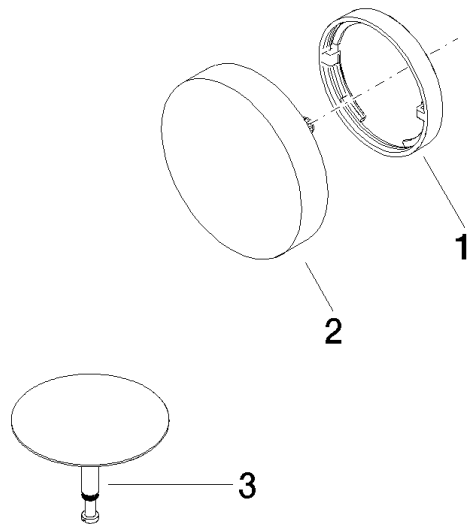

Bath spout with pop-up waste and overflow - Brushed Platinum

IMO

36 247 970

Fits: IMO, LULU, MADISON, MEM, TARA, CL.1, LISSÉ, VAIA, META, CYO

- drain Ø 52mm
- max. flow 27.8 l/min at 3 bar flow pressure

Also suitable for king-size baths.

In combination with 35 021 970 90 concealed single-lever mixer, is intrinsically safe under DIN EN 1717. Alternatively, ensure protection with vacuum breaker 35 150 970 90.

	Brushed Platinum	36 247 970-06
	Chrome	36 247 970-00
	Platinum	36 247 970-08
	Durabronze (23kt Gold)	36 247 970-09
	Dark Chrome	36 247 970-19
	Light Gold	36 247 970-26
	Brushed Light Gold	36 247 970-27
	Brushed Durabronze (23kt Gold)	36 247 970-28
	Matte Black	36 247 970-33
	Brushed Bronze	36 247 970-42
	Brushed Champagne (22kt Gold)	36 247 970-46
	Champagne (22kt Gold)	36 247 970-47
	Brushed Chrome	36 247 970-93
	Brushed Dark Platinum	36 247 970-99

Required miscellaneous

Vacuum breaker -
•3/4" connection

35 150 970 90

Required miscellaneous

Vacuum breaker - Brushed Platinum

36 150 970-06

Required miscellaneous

Bath spout with pop-up waste and overflow -
•bowden cable length 725 mm

35 248 970 90

36 247 970

36 247 970

Spare parts list

No.	Item Number	Name	Quantity used	Delivery time
1	09 11 01 124-06	cover	1	10
2	90 20 97 061 00-06	handle	1	10
3	04 31 20 031 48-06	plug	1	10