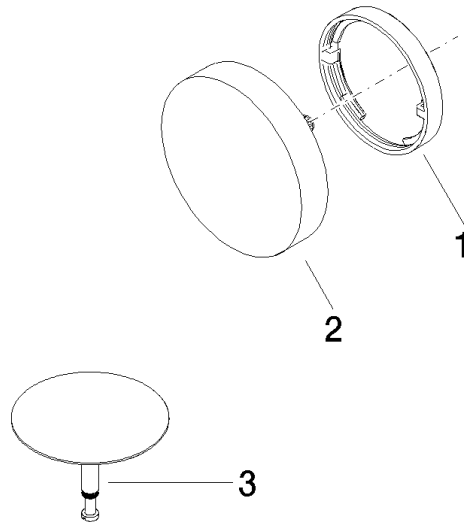

### Required miscellaneous

**Bath spout with pop-up waste and overflow -**  
• bowden cable length 725 mm

35 248 970 90

36 247 970

36 247 970

**Spare parts list**

No.	Item Number	Name	Quantity used	Delivery time
1	09 11 01 124-26	cover	1	60
2	90 20 97 061 00-26	handle	1	30
3	04 31 20 031 48-26	plug	1	-