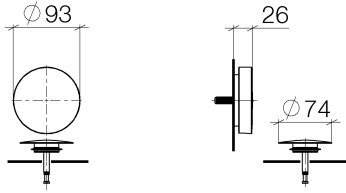

36 247 970

Fits: IMO, LULU, MADISON, MEM, TARA, CL.1, LISSÉ, VAIA, META, CYO

- drain Ø 52mm
- max. flow 27.8 l/min at 3 bar flow pressure

Also suitable for king-size baths.

In combination with 35 021 970 90 concealed single-lever mixer, is intrinsically safe under DIN EN 1717. Alternatively, ensure protection with vacuum breaker 35 150 970 90.

Required miscellaneous

Vacuum breaker -
•3/4" connection

35 150 970 90

Required miscellaneous

Bath spout with pop-up waste and overflow -
•bowden cable length 725 mm

35 248 970 90

36 247 970

36 247 970