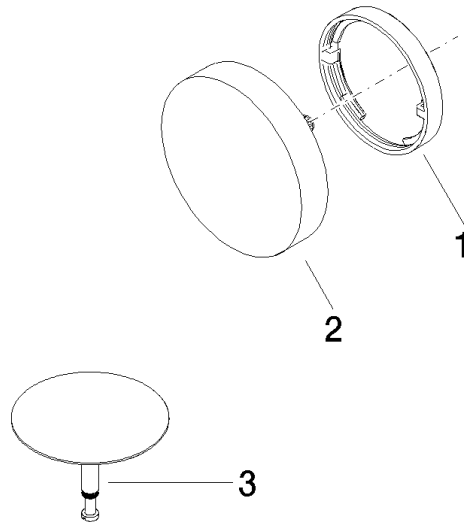

Required miscellaneous

Vacuum breaker -
•3/4" connection

35 150 970 90

Required miscellaneous

Bath spout with pop-up waste and overflow -
•bowden cable length 725 mm

35 248 970 90

36 247 970

36 247 970

Spare parts list

No.	Item Number	Name	Quantity used	Delivery time
1	09 11 01 124-27	cover	1	60
2	90 20 97 061 00-27	handle	1	30
3	04 31 20 031 48-27	plug	1	-

Spare part can no longer be ordered, please order the replacement item