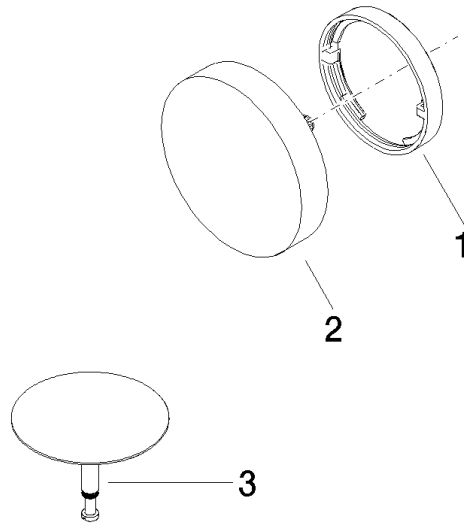

Bath spout with pop-up waste and overflow - Brushed Durabronz (23kt Gold)

IMO

36 247 970

Fits: IMO, LULU, MADISON, MEM, TARA, CL.1, LISSÉ, VAIA, META, CYO

- drain Ø 52mm
- max. flow 27.8 l/min at 3 bar flow pressure

Required miscellaneous

Vacuum breaker - 35 150 970 90
•3/4" connection

Required miscellaneous

Vacuum breaker - Brushed Durabronz (23kt Gold) 36 150 970-28

Required miscellaneous

Bath spout with pop-up waste and overflow - 35 248 970 90
•bowden cable length 725 mm

36 247 970

36 247 970

Spare parts list

No.	Item Number	Name	Quantity used	Delivery time
1	09 11 01 124-28	cover	1	20
2	90 20 97 061 00-28	handle	1	20
3	04 31 20 031 48-28	plug	1	-

Spare part can no longer be ordered, please order the replacement item