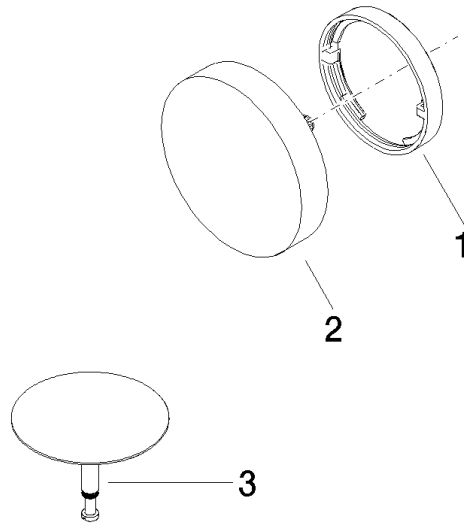

36 247 970

Spare parts list

No.	Item Number	Name	Quantity used	Delivery time
1	09 11 01 124-46	cover	1	30
2	90 20 97 061 00-46	handle	1	30
3	04 31 20 031 48-46	plug	1	-

Spare part can no longer be ordered, please order the replacement item