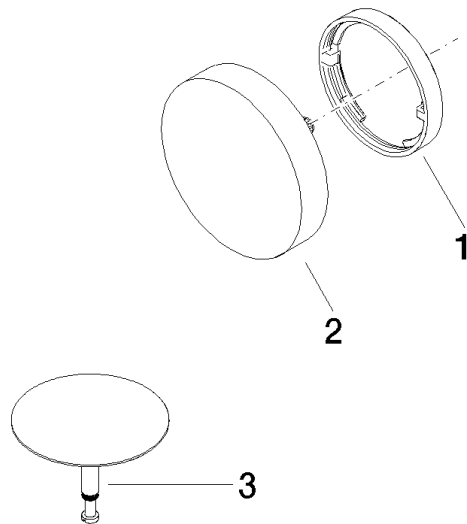

Also suitable for king-size baths.

In combination with 35 021 970 90 concealed single-lever mixer, is intrinsically safe under DIN EN 1717. Alternatively, ensure protection with vacuum breaker 35 150 970 90.

Required miscellaneous

Vacuum breaker - 35 150 970 90
•3/4" connection

Required miscellaneous

Vacuum breaker - Brushed Chrome 36 150 970-93

Required miscellaneous

Bath spout with pop-up waste and overflow - 35 248 970 90
•bowden cable length 725 mm

36 247 970

36 247 970

Spare parts list

No.	Item Number	Name	Quantity used	Delivery time
1	09 11 01 124-93	cover	1	20
2	90 20 97 061 00-93	handle	1	20
3	04 31 20 031 48-93	plug	1	60