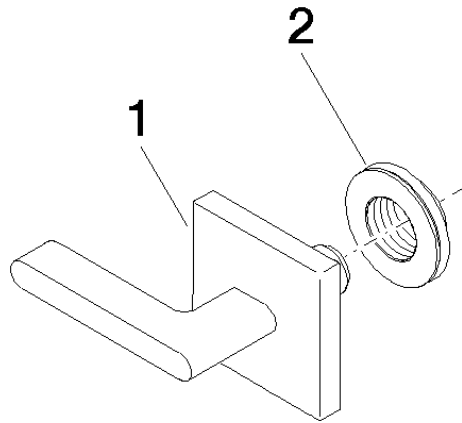

36 310 715

- rosette 60 x 60 mm

CL.1 Wall valve - Brushed Champagne (22kt Gold)

CL.1

36 310 715

mm [inches]

Flow rate chart

36 310 715

Product version from 10/14/2020

CL.1 Wall valve - Brushed Champagne (22kt Gold)

CL.1

36 310 715

Spare parts list

Product version from 10/14/2020