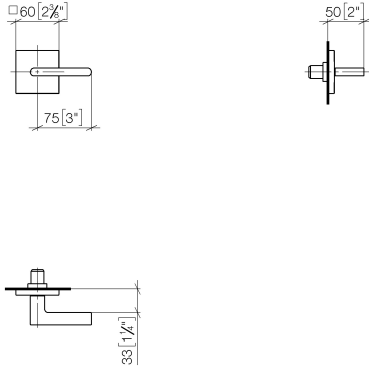

36 310 715

- rosette 60 x 60 mm

CL.1 Wall valve - Brushed Champagne (22kt Gold)

CL.1

36 310 715

mm [inches]

Flow rate chart

36 310 715

Product version from 10/14/2020

CL.1 Wall valve - Brushed Champagne (22kt Gold)

CL.1

36 310 715

Spare parts list

Product version from 10/14/2020