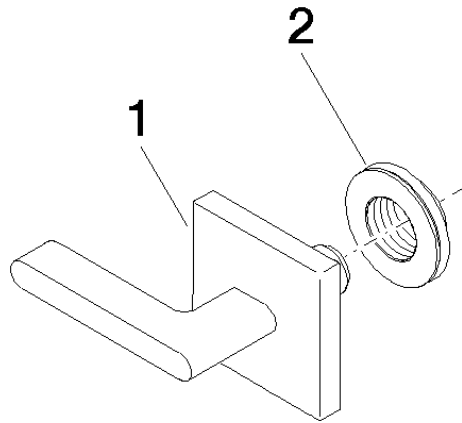

36 310 715

- rosette 60 x 60 mm

36 310 715

mm [inches]

Flow rate chart

36 310 715

Product version from 10/14/2020

CL.1 Wall valve - Champagne (22kt Gold)

CL.1

36 310 715

Spare parts list

Product version from 10/14/2020