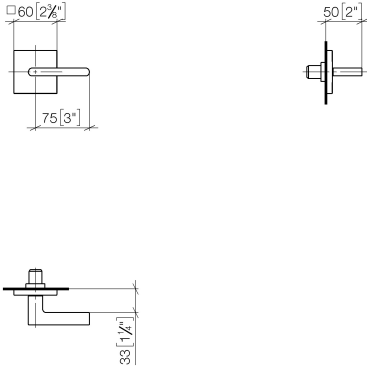

36 310 715

- rosette 60 x 60 mm

36 310 715

mm [inches]

Flow rate chart

36 310 715

Product version from 10/14/2020

CL.1 Wall valve - Champagne (22kt Gold)

CL.1

36 310 715

Spare parts list

Product version from 10/14/2020