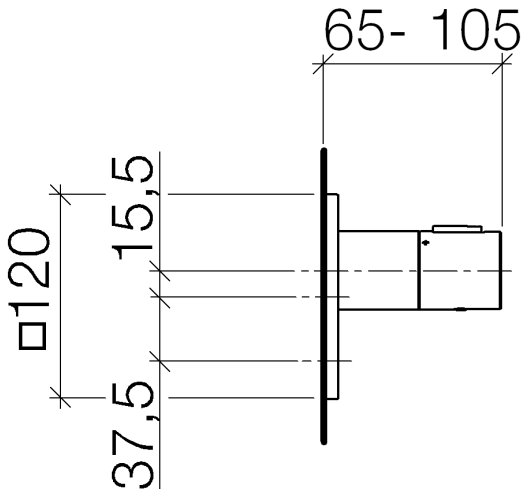

36 416 780

- cover plate 120 x 120 mm
- temperature control handle with safety limit stop at 38°C

Fits: IMO, MEM, CL.1

36 416 780

Flow rate chart

36 416 780

36 416 780

## Spare parts list