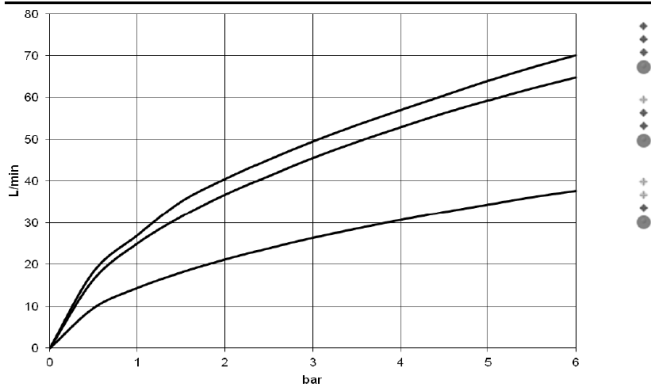

36 416 780

- cover plate 120 x 120 mm
- temperature control handle with safety limit stop at 38°C

Fits: IMO, MEM, CL.1

36 416 780

Flow rate chart

36 416 780

36 416 780