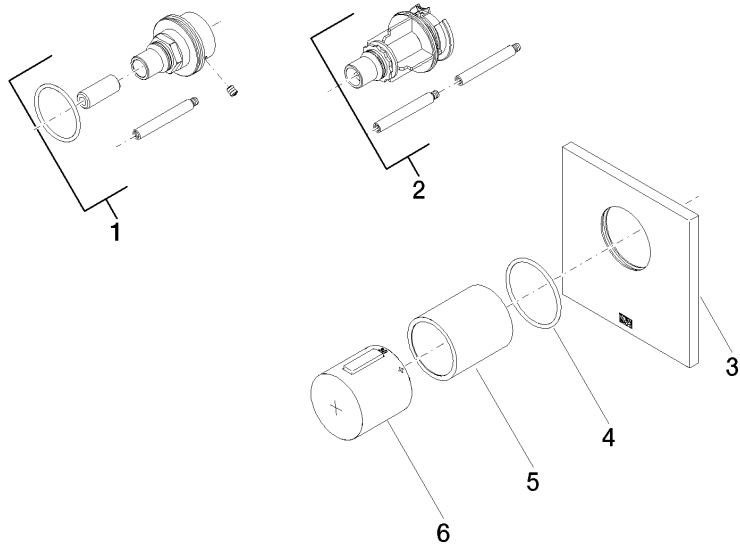

36 416 780

- cover plate 120 x 120 mm
- temperature control handle with safety limit stop at 38°C

Fits: IMO, MEM, CL.1

36 416 780

Flow rate chart

36 416 780

36 416 780

## Spare parts list