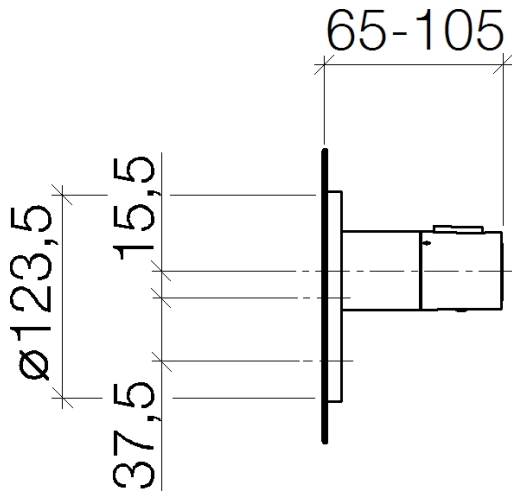

36 416 979

- cover plate Ø 124 mm
- temperature control handle with safety limit stop at 38°C

Fits: TARA, VAIA, META

36 416 979

Flow rate chart

36 416 979

Product version up to 2/2/2021

Product version from 1/1/2022

Product version from 6/30/2022 to 11/25/2021

xTOOL Concealed thermostat without volume control - Dark Bronze matt

TARA

36 416 979

Spare parts list

Product version up to 2/2/2021

Product version from 1/1/2022

Product version from 6/30/2022 to 11/25/2021

| No. | Item Number | Name | Quantity used | Delivery time |
|-----|---------------|-------------------|---------------|---------------|
| | 12 178 970 90 | Extension 46 mm - | 10 | 2 |