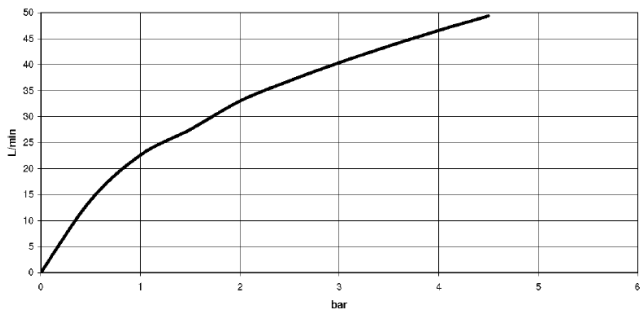

36 416 979

- cover plate Ø 124 mm
- temperature control handle with safety limit stop at 38°C

Fits: TARA, VAIA, META

36 416 979

Flow rate chart

36 416 979

Product version up to 2/2/2021

Product version from 1/1/2022