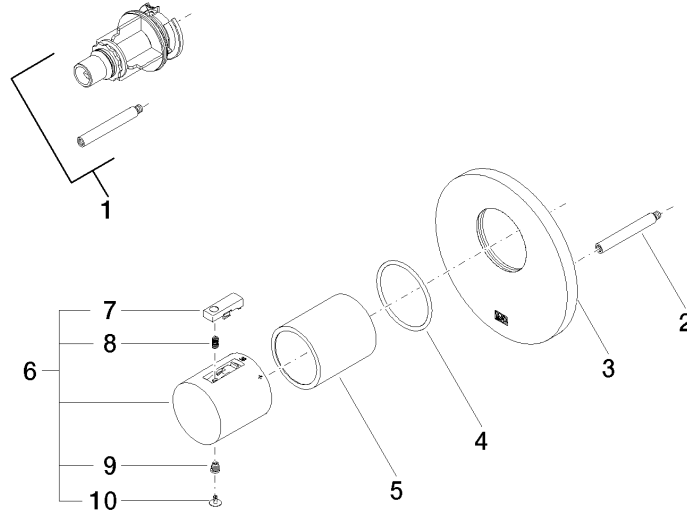

36 416 979

- cover plate Ø 124 mm
- temperature control handle with safety limit stop at 38°C

Fits: TARA, VAIA, META

36 416 979

Flow rate chart

36 416 979

Product version up to 2/2/2021

Product version from 1/1/2022

Product version from 6/30/2022 to 11/25/2021

xTOOL Concealed thermostat without volume control - Dark Bronze matt

TARA

36 416 979

Spare parts list

Product version up to 2/2/2021

Product version from 1/1/2022

Product version from 6/30/2022 to 11/25/2021

| No. | Item Number | Name | Quantity used | Delivery time |
|-----|---------------|-------------------|---------------|---------------|
| | 12 178 970 90 | Extension 46 mm - | 10 | 2 |