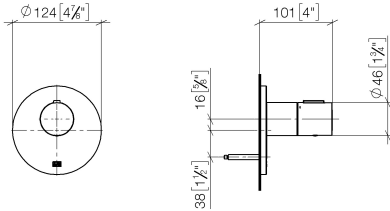

36 501 979

- cover plate Ø 124 mm
- temperature control handle with safety limit stop at 38°C
- thermostat cartridge
- WRAS 2011026

	Dark Chrome	36 501 979-19
	Chrome	36 501 979-00
	Brushed Platinum	36 501 979-06
	Platinum	36 501 979-08
	Durabress (23kt Gold)	36 501 979-09
	Light Gold	36 501 979-26
	Brushed Light Gold	36 501 979-27
	Brushed Durabress (23kt Gold)	36 501 979-28
	Matte Black	36 501 979-33
	Brushed Bronze	36 501 979-42
	Brushed Champagne (22kt Gold)	36 501 979-46
	Champagne (22kt Gold)	36 501 979-47
	Brushed Chrome	36 501 979-93
	Brushed Dark Platinum	36 501 979-99

Required miscellaneous

xTOOL Concealed thermostat module without volume control - 35 503 970 90
 •max. recess depth 110 mm
 •min. recess depth 85 mm

Recommended miscellaneous

xGRID Attachment set for integrating in the dry wall construction - 12 340 970 90

Required miscellaneous

xGRID Installation track 555 mm - 12 360 970 90

36 501 979

mm [inches]

Flow rate chart

Codes & Standards

DIN 4109

EN 1111