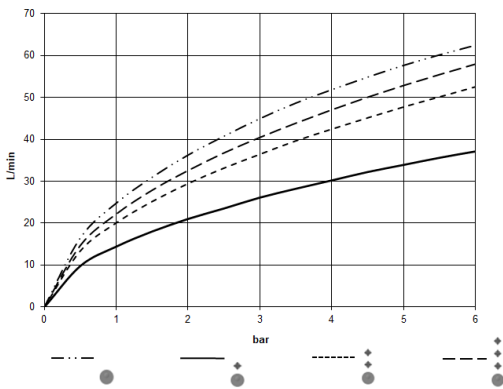

Required miscellaneous

xGRID Installation track 555 mm - 12 360 970 90

36 501 979

mm [inches]

Flow rate chart

Codes & Standards

DIN 4109

EN 1111