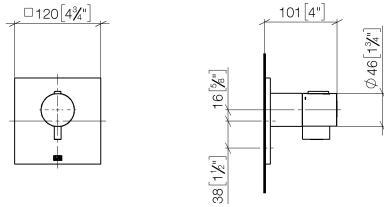

36 501 985

- cover plate 120 x 120 mm
- temperature control handle with safety limit stop at 38°C
- thermostat cartridge

Fits: IMO, MEM, CL.1, CYO

	Dark Chrome	36 501 985-19
	Chrome	36 501 985-00
	Brushed Platinum	36 501 985-06
	Platinum	36 501 985-08
	Brushed Light Gold	36 501 985-27
	Brushed Durabrass (23kt Gold)	36 501 985-28
	Matte Black	36 501 985-33
	Brushed Champagne (22kt Gold)	36 501 985-46
	Champagne (22kt Gold)	36 501 985-47
	Brushed Chrome	36 501 985-93
	Brushed Dark Platinum	36 501 985-99

Required miscellaneous

xTOOL Concealed thermostat module without volume control - 35 503 970 90
 •max. recess depth 160 mm
 •min. recess depth 95 mm

Recommended miscellaneous

xGRID Attachment set for integrating in the dry wall construction - 12 340 970 90

Required miscellaneous

xGRID Installation track 555 mm - 12 360 970 90

36 501 985

mm [inches]

Certificates

WRAS_2011026.

DVGW_DW-
6512DN0706.

LGA_29930.