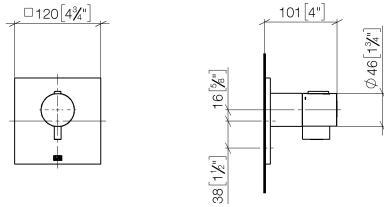

36 501 985

- cover plate 120 x 120 mm
- temperature control handle with safety limit stop at 38°C
- thermostat cartridge
- WRAS 2011026

Fits: IMO, MEM, CL.1, CYO

	Brushed Light Gold	36 501 985-27
	Chrome	36 501 985-00
	Brushed Platinum	36 501 985-06
	Platinum	36 501 985-08
	Dark Chrome	36 501 985-19
	Brushed Durabronze (23kt Gold)	36 501 985-28
	Matte Black	36 501 985-33
	Brushed Champagne (22kt Gold)	36 501 985-46
	Champagne (22kt Gold)	36 501 985-47
	Brushed Chrome	36 501 985-93
	Brushed Dark Platinum	36 501 985-99

Required miscellaneous

xTOOL Concealed thermostat module without volume control - 35 503 970 90
 •min. recess depth 95 mm
 •max. recess depth 160 mm

Recommended miscellaneous

xGRID Attachment set for integrating in the dry wall construction - 12 340 970 90

Required miscellaneous

xGRID Installation track 555 mm - 12 360 970 90

36 501 985

mm [inches]

Certificates

WRAS_2011026.

DVGW_DW-
6512DN0706.

LGA_29930.